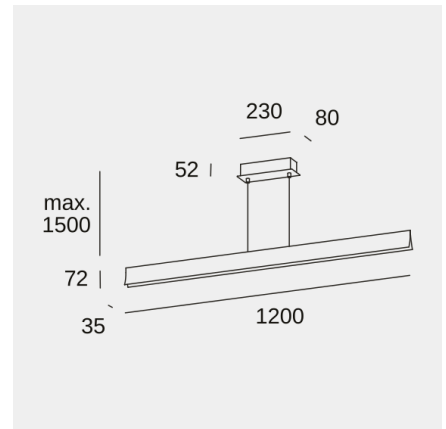

Bravo

Manel Llusçà

Pendant Bravo LED 40.7 LED warm-white 3000K ON-OFF Grey 3075lm

Technical features

- Luminaire total power: 40.7W
- Real lumens: 3075
- Real lm/W: 76
- Correlated Colour Temperature (CCT): LED warm-white 3000K
- Lens / reflector angle: FLOOD 84°
- Structure material: Aluminium
- Structure finish: Grey
- Diffuser material: Acrylic
- Diffuser finish: Opal
- Voltage / frequency: 100-240V/50-60Hz
- Dimming protocol: ON-OFF
- Power Factor: 0.90
- Useful life: 50,000h L80B20
- Warranty: 5 años

Luminotechnic features

- Luminance C0°G65°: 221
- Luminance C90°G65°: 34
- CRI: 80
- MacAdam steps: 3
- Photobiological risk: RG1

Lampholder	Quantity	Light source power (W)
LED	1	37W

Image may not match reference. LedsC4 reserves the right to amend any of the product's components. The data related to flux, power and colour temperature may be subject to changes made by the manufacturer.

Bravo

Manel Llusçà

Pendant Bravo LED 40.7 LED warm-white 3000K ON-OFF Grey 3075lm

Logistics

x 4

Net weight (kg): 1.88

Packaged weight (kg): 2.6

Packaging: 150mm x 95mm x 1270mm