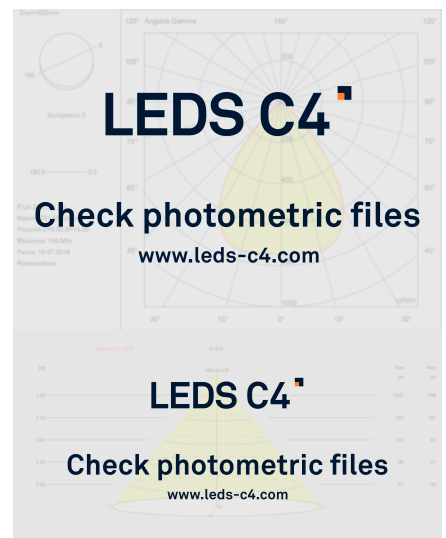

Bravo

Manel Llusçà

Pendant Bravo LED 40.7 LED warm-white 3000K ON-OFF Grey 3075lm

Technical features

- Luminaire total power: 40.7W
- Real lumens: 3075
- Real lm/W: 76
- Correlated Colour Temperature (CCT): LED warm-white 3000K
- Lens / reflector angle: FLOOD 84°
- Structure material: Aluminium
- Structure finish: Grey
- Diffuser material: Acrylic
- Diffuser finish: Opal
- Voltage / frequency: 100-240V/50-60Hz
- Dimming protocol: ON-OFF
- Power Factor: 0.90
- Useful life: 50,000h L80B20
- Warranty: 5 años

Luminotechnic features

- Luminance C0°G65°: 221
- Luminance C90°G65°: 34
- CRI: 80
- MacAdam steps: 3
- Photobiological risk: RG1

Lampholder	Quantity	Light source power (W)
LED	1	37W

Image may not match reference. LedsC4 reserves the right to amend any of the product's components. The data related to flux, power and colour temperature may be subject to changes made by the manufacturer.

Bravo

Manel Llusçà

Pendant Bravo LED 40.7 LED warm-white 3000K ON-OFF Grey 3075lm

Logistics

x 4

Net weight (kg): 1.88

Packaged weight (kg): 2.6

Packaging: 150mm x 95mm x 1270mm