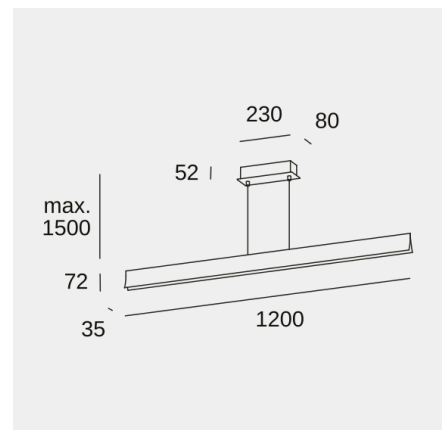

Bravo

Manel Llusçà

Pendant Bravo LED 42.2 LED warm-white 3000K PHASE CUT Grey 3075lm

Technical features

- Luminaire total power: 42.2W
- Real lumens: 3075
- Real lm/W: 73
- Correlated Colour Temperature (CCT): LED warm-white 3000K
- Lens / reflector angle: FLOOD 84°
- UGR: <=22
- Structure material: Aluminium
- Structure finish: Grey
- Diffuser material: Acrylic
- Diffuser finish: Opal
- Driver Brand: MEANWELL
- Voltage / frequency: 220-240V/50-60Hz
- Dimming protocol: PHASE CUT
- Power Factor: 0.90
- Useful life: 50,000h L80B20
- Warranty: 5 años

Luminotechnic features

- Luminance C0°G65°: 2853
- CRI: 80
- MacAdam steps: 3
- Photobiological risk: RG1

UGR		Lampholder	Quantity	Light source power (W)
S=0.250				
Ceiling / cavity	0.7	LED	1	37W
Walls	0.5			
Working Plane	0.2			
Room dimensions	X=4H, Y=8H			
UGR crosswise	19.3			
UGR lengthwise	23.7			

Bravo

Manel Llusçà

Pendant Bravo LED 42.2 LED warm-white 3000K PHASE CUT Grey 3075lm

Logistics

x 4

Net weight (kg): 1.88

Packaged weight (kg): 2.92

Packaging: 150mm x 95mm x 1240mm