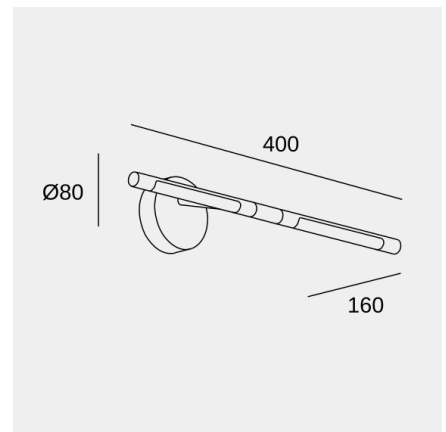

Siena LED

Wall fixture Siena LED LED 4.2 LED warm-white 3000K ON-OFF Black 207lm

Technical features

- Luminaire total power: 4.2W
- Real lumens: 207
- Real lm/W: 49
- Correlated Colour Temperature (CCT): LED warm-white 3000K
- Lens / reflector angle: FLOOD 88°
- Structure material: Steel, Aluminium
- Structure finish: Black
- Diffuser material: Polycarbonate
- Diffuser finish: Tinted
- Driver Brand: HEP
- Voltage / frequency: 100-240V/50-60Hz
- Dimming protocol: ON-OFF
- Power Factor: 0.40
- Useful life: 36,000h L70B30
- Warranty: 5 años

Luminotechnic features

- CRI: 90
- MacAdam steps: 3
- Photobiological risk: RG1
- UGR crosswise: 17.5
- UGR lengthwise: 13.9

Lampholder	Quantity	Light source power (W)
LED	1	3.1W

Image may not match reference. LedsC4 reserves the right to amend any of the product's components. The data related to flux, power and colour temperature may be subject to changes made by the manufacturer.

Siena LED

Wall fixture Siena LED LED 4.2 LED warm-white 3000K ON-OFF Black 207lm

Logistics

x 6

Net weight (kg): 0.33

Packaged weight (kg): 0.75

Packaging: 425mm x 187mm x 111mm

Image may not match reference. LedsC4 reserves the right to amend any of the product's components. The data related to flux, power and colour temperature may be subject to changes made by the manufacturer.