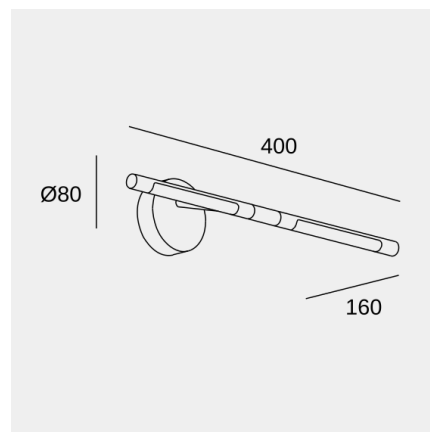

Siena LED

Wall fixture Siena LED LED 4.2 LED warm-white 3000K ON-OFF Patina 207lm

Technical features

Luminaire total power: 4.2W
 Real lumens: 207
 Real lm/W: 49
 Correlated Colour Temperature (CCT): LED warm-white 3000K
 Lens / reflector angle: FLOOD 88°
 Structure material: Steel, Aluminium
 Structure finish: Patina
 Diffuser material: Polycarbonate
 Diffuser finish: Tinted
 Driver Brand: HEP
 Voltage / frequency: 100-240V/50-60Hz
 Dimming protocol: ON-OFF
 Power Factor: 0.40
 Useful life: 36,000h L70B30
 Warranty: 5 años

Luminotechnic features

CRI: 90
 MacAdam steps: 3
 Photobiological risk: RG1
 UGR crosswise: 17.5
 UGR lengthwise: 13.9

Lampholder	Quantity	Light source power (W)
LED	1	3.1W

Image may not match reference. LedsC4 reserves the right to amend any of the product's components. The data related to flux, power and colour temperature may be subject to changes made by the manufacturer.

Siena LED

Wall fixture Siena LED LED 4.2 LED warm-white 3000K ON-OFF Patina 207lm

Logistics

x 6

Net weight (kg): 0.33

Packaged weight (kg): 0.75

Packaging: 425mm x 187mm x 111mm

Image may not match reference. LedsC4 reserves the right to amend any of the product's components. The data related to flux, power and colour temperature may be subject to changes made by the manufacturer.