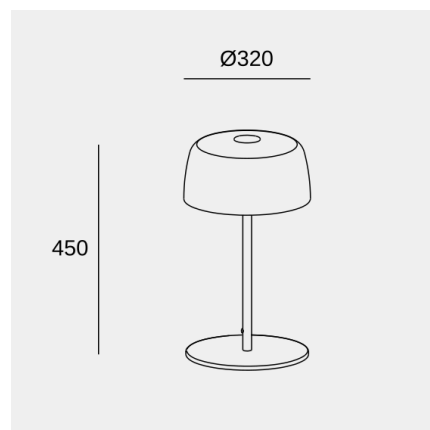

Correlated Colour Temperature (CCT): SW 2700-3000-4000K

Lens / reflector angle: HORIZONTAL 102°

Structure material: Steel

Structure finish: Black

Diffuser material: Glass

Diffuser finish: Green

Driver Brand: MEAN WELL

MacAdam steps: 3

Photobiological risk: RG1

Lampholder	Quantity	Light source power (W)
LED	1	11.8W

Image may not match reference. LedsC4 reserves the right to amend any of the product's components. The data related to flux, power and colour temperature may be subject to changes made by the manufacturer.

Levels 1 Body Ø320mm

Nahtrang Design

Table lamp Levels 1 Body Ø320mm LED 14.7 SW 2700-3000-4000K 3 STEPS DIMMING Black 971lm

Light application

Image may not match reference. LedsC4 reserves the right to amend any of the product's components. The data related to flux, power and colour temperature may be subject to changes made by the manufacturer.