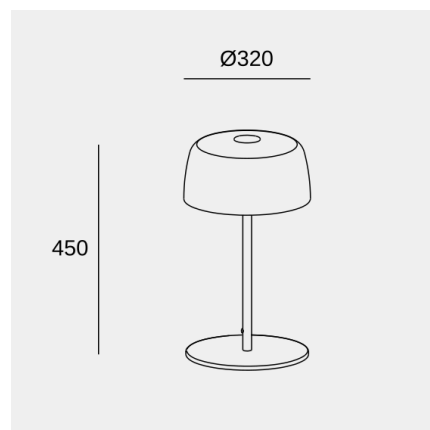

Correlated Colour Temperature (CCT): SW 2700-3000-4000K

Lens / reflector angle: HORIZONTAL 102°

Structure material: Steel

Structure finish: Black

Diffuser material: Glass

Diffuser finish: Fumé

Driver Brand: MEAN WELL

MacAdam steps: 3

Photobiological risk: RG1

Lampholder	Quantity	Light source power (W)
LED	1	11.8W

Image may not match reference. LedsC4 reserves the right to amend any of the product's components. The data related to flux, power and colour temperature may be subject to changes made by the manufacturer.

Levels 1 Body Ø320mm

Nahtrang Design

Table lamp Levels 1 Body Ø320mm LED 14.7 SW 2700-3000-4000K 3 STEPS DIMMING Black 971lm

Light application

Image may not match reference. LedsC4 reserves the right to amend any of the product's components. The data related to flux, power and colour temperature may be subject to changes made by the manufacturer.