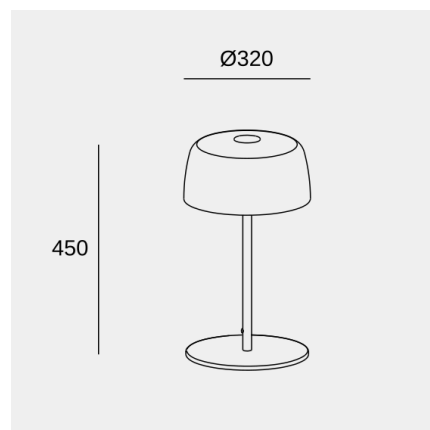

Correlated Colour Temperature (CCT): SW 2700-3000-4000K

Lens / reflector angle: HORIZONTAL 102°

Structure material: Steel

Structure finish: Black

Diffuser material: Glass

Diffuser finish: Amber

Driver Brand: MEAN WELL

MacAdam steps: 3

Photobiological risk: RG1

Lampholder	Quantity	Light source power (W)
LED	1	11.8W

Image may not match reference. LedsC4 reserves the right to amend any of the product's components. The data related to flux, power and colour temperature may be subject to changes made by the manufacturer.

Levels 1 Body Ø320mm

Nahtrang Design

Table lamp Levels 1 Body Ø320mm LED 14.7 SW 2700-3000-4000K 3 STEPS DIMMING Black 971lm

Light application

Image may not match reference. LedsC4 reserves the right to amend any of the product's components. The data related to flux, power and colour temperature may be subject to changes made by the manufacturer.