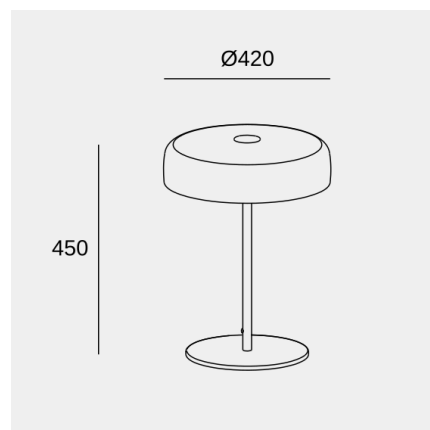

MacAdam steps: 3

Photobiological risk: RG1

Lampholder	Quantity	Light source power (W)
LED	1	11.8W

Image may not match reference. LedsC4 reserves the right to amend any of the product's components. The data related to flux, power and colour temperature may be subject to changes made by the manufacturer.

Levels 1 Body Ø420mm

Nahtrang Design

Table lamp Levels 1 Body Ø420mm LED 14.7 SW 2700-3000-4000K 3 STEPS DIMMING Black 971lm

Light application

Image may not match reference. LedsC4 reserves the right to amend any of the product's components. The data related to flux, power and colour temperature may be subject to changes made by the manufacturer.