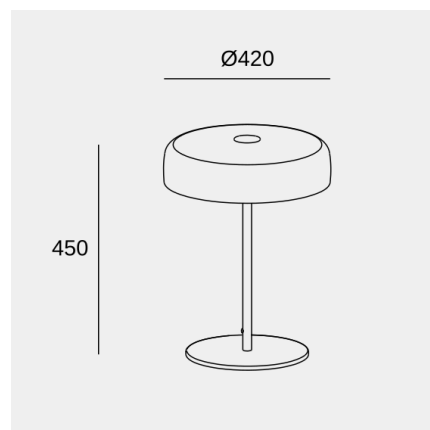

Levels 1 Body Ø420mm

Nahtrang Design

Table lamp Levels 1 Body Ø420mm LED 14.7 SW 2700-3000-4000K 3 STEPS DIMMING Black 971lm

Technical features

Luminaire total power: 14.7W
 Real lumens: 971 (3000K)
 Real lm/W: 66
 Correlated Colour Temperature (CCT): SW 2700-3000-4000K
 Lens / reflector angle: HORIZONTAL 102°
 Structure material: Steel
 Structure finish: Black
 Diffuser material: Glass
 Diffuser finish: Amber
 Driver Brand: MEAN WELL
 Voltage / frequency: 100-240V/50-60Hz
 Dimming protocol: 3 STEPS DIMMING
 Power Factor: NULL
 Useful life: 50,000h L80B20
 Warranty: 5 años
 Easily recyclable luminaire

Luminotechnic features

CRI: 90
 MacAdam steps: 3
 Photobiological risk: RG1

Lampholder	Quantity	Light source power (W)
LED	1	11.8W

Image may not match reference. LedsC4 reserves the right to amend any of the product's components. The data related to flux, power and colour temperature may be subject to changes made by the manufacturer.

Levels 1 Body Ø420mm

Nahtrang Design

Table lamp Levels 1 Body Ø420mm LED 14.7 SW 2700-3000-4000K 3 STEPS DIMMING Black 971lm

Light application

Image may not match reference. LedsC4 reserves the right to amend any of the product's components. The data related to flux, power and colour temperature may be subject to changes made by the manufacturer.