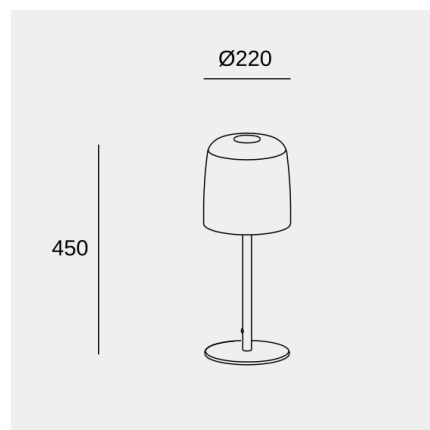

Levels 1 Body Ø220mm

Nahtrang Design

Table lamp Levels 1 Body Ø220mm LED 14.7 SW 2700-3000-4000K 3 STEPS DIMMING Black 971lm

Technical features

Luminaire total power: 14.7W

Real lumens: 971 (3000K)

Real lm/W: 66

Correlated Colour Temperature (CCT): SW 2700-3000-4000K

Lens / reflector angle: HORIZONTAL 102°

Structure material: Steel

Structure finish: Black

Diffuser material: Glass

Diffuser finish: Green

Driver Brand: MEAN WELL

MacAdam steps: 3

Photobiological risk: RG1

Lampholder	Quantity	Light source power (W)
LED	1	11.8W

Image may not match reference. LedsC4 reserves the right to amend any of the product's components. The data related to flux, power and colour temperature may be subject to changes made by the manufacturer.