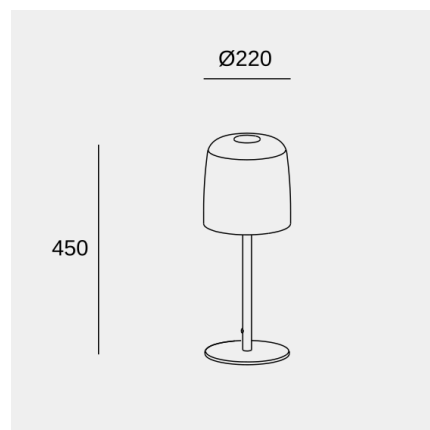

## Levels 1 Body Ø220mm

Nahtrang Design

Table lamp Levels 1 Body Ø220mm LED 14.7 SW 2700-3000-4000K 3 STEPS DIMMING Black 971lm

### Technical features

- Luminaire total power: 14.7W
- Real lumens: 971 (3000K)
- Real lm/W: 66
- Correlated Colour Temperature (CCT): SW 2700-3000-4000K
- Lens / reflector angle: HORIZONTAL 102°
- Structure material: Steel
- Structure finish: Black
- Diffuser material: Glass
- Diffuser finish: Fumé
- Driver Brand: MEAN WELL
- Voltage / frequency: 100-240V/50-60Hz
- Dimming protocol: 3 STEPS DIMMING
- Power Factor: NULL
- Useful life: 50,000h L80B20
- Warranty: 5 años
- Easily recyclable luminaire

### Luminotechnic features

- CRI: 90
- MacAdam steps: 3
- Photobiological risk: RG1

Lampholder	Quantity	Light source power (W)
LED	1	11.8W

Image may not match reference. LedsC4 reserves the right to amend any of the product's components. The data related to flux, power and colour temperature may be subject to changes made by the manufacturer.