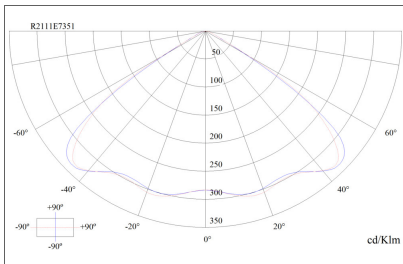

ATRIA CEILING/WALL

Description:

Emergency luminaire for installation at significant heights and in large indoor spaces. The frame, manufactured in aluminium, in addition to the heat sink is the support for the electronic system, the batteries and the optical group. The combined use of specific lenses and aluminium-coated reflectors ensure optimum performance in open area lighting and escape routes. Suitable for mounting on walls or ceilings. It consists of 4 or 8 LEDs with independent lenses that are illuminated if the mains fails. An internal microprocessor checks the status of the device and periodically performs functionality and autonomy tests and reports the status using the two LED indicator lights that it includes. The tests can be requested manually by means of an ON Remote Control order when connected to the mains.

Characteristics:

Format: Atria
Operation: Non-maintained LED AutoTest
Duration (h): 1
Emergency lamp: MHBLED
Charging indicator: LED
Protection rating: IP43 IK04
Electrical insulation: Type II
Test device: AutoTest
Remote control connection: Yes
Battery type: LiFePO4

Finishes:

Optical group: Open area on ceiling
Colour: White
LED Colour Tone: Cool white (6000°K-7000°K)
Voltage: 220-230V 50/60Hz

Photometry:

Luminous flux in emergency (lm):2500

**Daisalux reserves the right to change, update or remove the information contained in this document without prior warning. The selected finishes may not coincide with the displayed images.