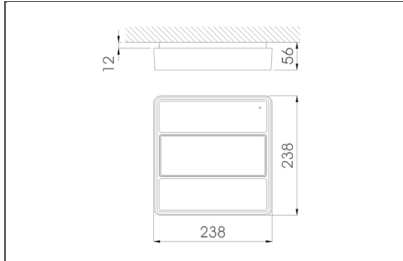

ATRIA N48 A (AT, B)

Code: ATJ0200000

ATRIA 48 (AT,B)

ATRIA CEILING/WALL

Description:

Emergency luminaire for installation at significant heights and in large indoor spaces. The frame, manufactured in aluminium, in addition to the heat sink is the support for the electronic system, the batteries and the optical group. The combined use of specific lenses and aluminium-coated reflectors ensure optimum performance in open area lighting and escape routes. Suitable for mounting on walls or ceilings. It consists of 4 or 8 LEDs with independent lenses that are illuminated if the mains fails. An internal microprocessor checks the status of the device and periodically performs functionality and autonomy tests and reports the status using the two LED indicator lights that it includes. The tests can be requested manually by means of an ON Remote Control order when connected to the mains.

Finishes:

Optical group: Open area on ceiling
 Colour: White
 LED Colour Tone: Cool white (6000°K-7000°K)
 Voltage: 220-230V 50/60Hz

Photometry:

Luminous flux in emergency (lm):2500

**Daisalux reserves the right to change, update or remove the information contained in this document without prior warning. The selected finishes may not coincide with the displayed images.