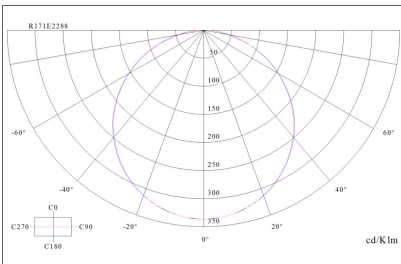

**Daisalux reserves the right to change, update or remove the information contained in this document without prior warning. The selected finishes may not coincide with the displayed images.