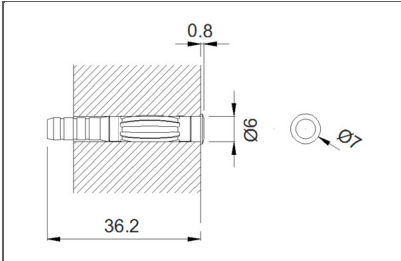

CLAVO-MD B (OPAL)

Code: CMB0103000

Clavo-MD B (OPAL)

Description:

Very small flat-fitting unit comprising a cylindrical stainless steel body and a polycarbonate diffuser that picks up the LED colour. 24 V AC/DC power supply. LED diode light source. It includes accessories to enable operation only when connected to the mains power supply (TL safety transformer) or with the mains power on or off (PBL equipment). Beacon indicated for use in hard materials (stone, block, brick.). Supplied with a 1.5 m cable.

Characteristics:

Format: Clavo-MD
 Operation: Luminaire
 Mains lamp: White LED
 Protection rating: IP64 IK07
 Duration (h): 0

Finishes:

Diffuser: Opal
 Voltage: 24 V AC/DC

Photometry:

Luminous flux in emergency (lm):1
 Luminous flux with supply (lm):1