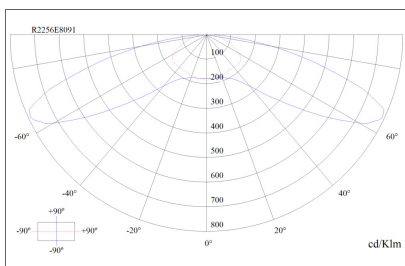

## ZINER N30 A (EVC, B)

Codes: ZNJ0201000

ZINER (EVC,BL)

ZINER