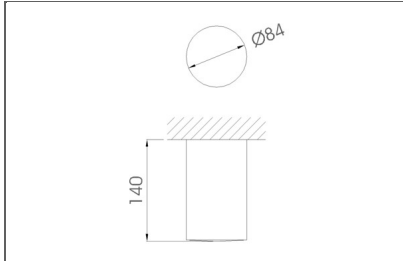

LENS N30 A (AD)

Code: XNJ0240000

Lens (AD) CC

Lens (AD) CC

Description:

Self-contained LED emergency luminaire. Cylindrical body and polycarbonate diffuser. Provides LED light source that illuminates on power failure. An internal microprocessor checks the status of the device and periodically performs functionality and autonomy tests and reports the status using the two LED indicator lights that it includes. The tests can be requested manually by means of an ON Remote Control order when connected to the mains.

Characteristics:

Format: Lens
 Operation: Non-maintained LED AutoTest
 Duration (h): 1
 Installation height (m): 2.5 to 4
 Emergency lamp: MHBLED
 Charging indicator: LED
 Protection rating:
 Electrical insulation: Type II
 Test device: AutoTest
 Remote control connection: Yes
 Battery type: NiMH

Finishes:

Format: Ceiling-mounted. IP40 IK04
 Colour: White
 Voltage: 220-230V 50/60Hz

Photometry:

Luminous flux in emrgency (lm):200

**Daisalux reserves the right to change, update or remove the information contained in this document without prior warning. The selected finishes may not coincide with the displayed images.