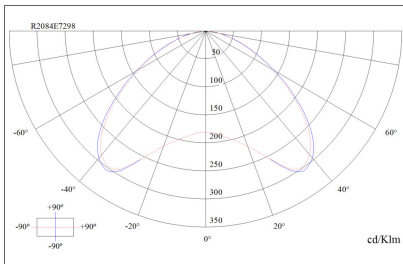

Lens (AD) CC

Description:

Self-contained LED emergency luminaire. Cylindrical body and polycarbonate diffuser. Provides LED light source that illuminates on power failure. An internal microprocessor checks the status of the device and periodically performs functionality and autonomy tests and reports the status using the two LED indicator lights that it includes. The tests can be requested manually by means of an ON Remote Control order when connected to the mains.

Characteristics:

Format: Lens
Operation: Non-maintained LED AutoTest
Duration (h): 1
Installation height (m): 2.5 to 4
Emergency lamp: MHBLED
Charging indicator: LED
Protection rating:
Electrical insulation: Type II
Test device: AutoTest
Remote control connection: Yes
Battery type: NiMH

Finishes:

Format: Ceiling-mounted. IP40 IK04
Colour: White
Voltage: 220-230V 50/60Hz

Photometry:

Luminous flux in emrgency (lm):200

**Daisalux reserves the right to change, update or remove the information contained in this document without prior warning. The selected finishes may not coincide with the displayed images.