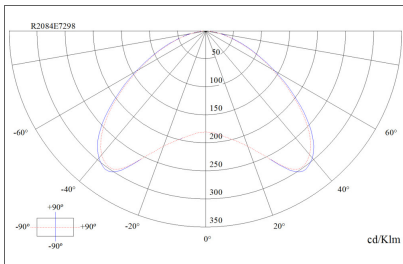

## LENS N30 A (AD)

Codes: XNJ0240000

Lens (AD) CC

Lens (AD) DC