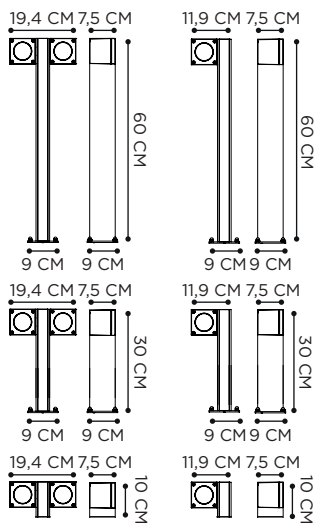

Q-BIC

TEAK

ELECTROPOLISHED STAINLESS STEEL

POWDER COATED ALUMINIUM: ANTHRACITE

REFERENCE	DESCRIPTION	LIGHTBULB SOCKET	WATT	INPUT	IP	EEC
QB301D220EP	30 CM 1 SPOT - EP	GU10 - LED FLAT OPTIC (NOT INCLUDED)	5 W	230V	55	A-G
QB302D220EP	30 CM 2 SPOT - EP	GU10 - LED FLAT OPTIC (NOT INCLUDED)	5 W	230V	55	A-G
QB601D220EP	60 CM 1 SPOT - EP	GU10 - LED FLAT OPTIC (NOT INCLUDED)	5 W	230V	55	A-G
QB602D220EP	60 CM 2 SPOT - EP	GU10 - LED FLAT OPTIC (NOT INCLUDED)	5 W	230V	55	A-G
QBG1D220EP	10 CM 1 SPOT - EP	GU10 - LED FLAT OPTIC (NOT INCLUDED)	5 W	230V	55	A-G
QBG2D220EP	10 CM 2 SPOT - EP	GU10 - LED FLAT OPTIC (NOT INCLUDED)	5 W	230V	55	A-G
QB301D230A	30 CM 1 SPOT - ANTHRACITE	GU10 - LED FLAT OPTIC (NOT INCLUDED)	5 W	230V	55	A-G
QB302D230A	30 CM 2 SPOT - ANTHRACITE	GU10 - LED FLAT OPTIC (NOT INCLUDED)	5 W	230V	55	A-G
QB601D230A	60 CM 1 SPOT - ANTHRACITE	GU10 - LED FLAT OPTIC (NOT INCLUDED)	5 W	230V	55	A-G
QB602D230A	60 CM 2 SPOT - ANTHRACITE	GU10 - LED FLAT OPTIC (NOT INCLUDED)	5 W	230V	55	A-G
QBG1D230A	10 CM 1 SPOT - ANTHRACITE	GU10 - LED FLAT OPTIC (NOT INCLUDED)	5 W	230V	55	A-G
QBG2D230A	10 CM 2 SPOT - ANTHRACITE	GU10 - LED FLAT OPTIC (NOT INCLUDED)	5 W	230V	55	A-G

ADJUSTABLE ANGLE 270°
INSTALLATION OPTION: JUB6525

Q-BIC WALL

TEAK

ELECTROPOLISHED STAINLESS STEEL

POWDER COATED ALUMINIUM: ANTHRACITE

REFERENCE	DESCRIPTION	LIGHTBULB SOCKET	WATT	INPUT	IP	EEC
QBW1D220EP	1 SPOT - EP	GU10 - LED FLAT OPTIC (NOT INCLUDED)	5 W	230V	55	A-G
QBW2D220EP	2 SPOTS - EP	GU10 - LED FLAT OPTIC (NOT INCLUDED)	5 W	230V	55	A-G
QBWVD220EP	1 SPOT 270° - EP	GU10 - LED FLAT OPTIC (NOT INCLUDED)	5 W	230V	55	A-G
QBWVD230A	1 SPOT 270° - ANTHRACITE	GU10 - LED FLAT OPTIC (NOT INCLUDED)	5 W	230V	55	A-G