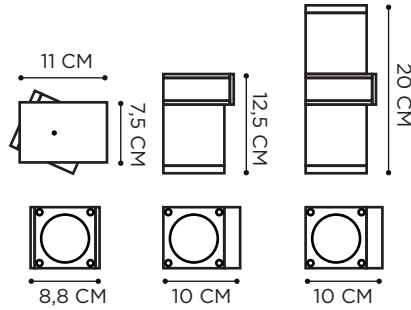

Q-BIC

TEAK

ELECTROPOLISHED STAINLESS STEEL

POWDER COATED ALUMINIUM: ANTHRACITE

REFERENCE	DESCRIPTION	LIGHTBULB SOCKET	WATT	INPUT	IP	EEC
QB301D220EP	30 CM 1 SPOT - EP	GU10 - LED FLAT OPTIC (NOT INCLUDED)	5 W	230V	55	A-G
QB302D220EP	30 CM 2 SPOT - EP	GU10 - LED FLAT OPTIC (NOT INCLUDED)	5 W	230V	55	A-G
QB601D220EP	60 CM 1 SPOT - EP	GU10 - LED FLAT OPTIC (NOT INCLUDED)	5 W	230V	55	A-G
QB602D220EP	60 CM 2 SPOT - EP	GU10 - LED FLAT OPTIC (NOT INCLUDED)	5 W	230V	55	A-G
QBG1D220EP	10 CM 1 SPOT - EP	GU10 - LED FLAT OPTIC (NOT INCLUDED)	5 W	230V	55	A-G
QBG2D220EP	10 CM 2 SPOT - EP	GU10 - LED FLAT OPTIC (NOT INCLUDED)	5 W	230V	55	A-G
QB301D230A	30 CM 1 SPOT - ANTHRACITE	GU10 - LED FLAT OPTIC (NOT INCLUDED)	5 W	230V	55	A-G
QB302D230A	30 CM 2 SPOT - ANTHRACITE	GU10 - LED FLAT OPTIC (NOT INCLUDED)	5 W	230V	55	A-G
QB601D230A	60 CM 1 SPOT - ANTHRACITE	GU10 - LED FLAT OPTIC (NOT INCLUDED)	5 W	230V	55	A-G
QB602D230A	60 CM 2 SPOT - ANTHRACITE	GU10 - LED FLAT OPTIC (NOT INCLUDED)	5 W	230V	55	A-G
QBG1D230A	10 CM 1 SPOT - ANTHRACITE	GU10 - LED FLAT OPTIC (NOT INCLUDED)	5 W	230V	55	A-G
QBG2D230A	10 CM 2 SPOT - ANTHRACITE	GU10 - LED FLAT OPTIC (NOT INCLUDED)	5 W	230V	55	A-G

ADJUSTABLE ANGLE 270°
INSTALLATION OPTION: JUB6525

Q-BIC WALL

TEAK

ELECTROPOLISHED STAINLESS STEEL

POWDER COATED ALUMINIUM: ANTHRACITE

REFERENCE	DESCRIPTION	LIGHTBULB SOCKET	WATT	INPUT	IP	EEC
QBW1D220EP	1 SPOT - EP	GU10 - LED FLAT OPTIC (NOT INCLUDED)	5 W	230V	55	A-G
QBW2D220EP	2 SPOTS - EP	GU10 - LED FLAT OPTIC (NOT INCLUDED)	5 W	230V	55	A-G
QBWVD220EP	1 SPOT 270° - EP	GU10 - LED FLAT OPTIC (NOT INCLUDED)	5 W	230V	55	A-G
QBWVD230A	1 SPOT 270° - ANTHRACITE	GU10 - LED FLAT OPTIC (NOT INCLUDED)	5 W	230V	55	A-G