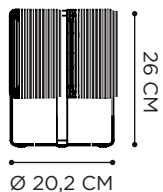

ROPY

SOLAR LIGHT

40 CM

Ø 29 CM

POWDER COATED ALUMINIUM: ANTHRACITE/GREEN/PEBBLE

POLYOLEFIN ROPE: BLACK/GREEN/DESERT

REFERENCE	DESCRIPTION	INTEGRATED LIGHT	WATT	K	LM	INPUT	IP	EEC
RPY040AB	 BLACK	SOLAR LED	3,2 W	2700	400	230V	54	A
RPY040GG	 GREEN	SOLAR LED	3,2 W	2700	400	230V	54	A
RPY040PBD	 DESERT	SOLAR LED	3,2 W	2700	400	230V	54	A

ROPY TABLE

SOLAR LIGHT

POWDER COATED ALUMINIUM: ANTHRACITE/GREEN/PEBBLE

POLYOLEFIN ROPE: BLACK/GREEN/DESERT

REFERENCE	DESCRIPTION	INTEGRATED LIGHT	WATT	K	LM	INPUT	IP	EEC
RPYTBAB	 BLACK	SOLAR LED	1,2 W	2700	150	230V	54	A 
RPYTBGG	 GREEN	SOLAR LED	1,2 W	2700	150	230V	54	A 
RPYTBPD	 DESERT	SOLAR LED	1,2 W	2700	150	230V	54	A 