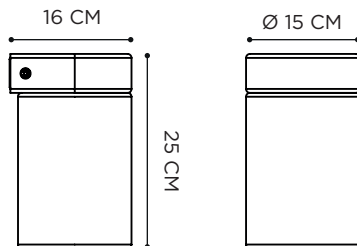

TESLA CEILING

POWDER COATED ALUMINIUM: ANTHRACITE

MOUTHBLOWN GLASS: CLEAR/SMOKE

REFERENCE	DESCRIPTION	LIGHTBULB SOCKET	WATT	K	LM	INPUT	IP	EEC
TSLCA	 CLEAR	E27 - DECORATIVE LED INCLUDED	4 W	2200	280	230V	43	A-G 
TSLCASM	 SMOKE	E27 - DECORATIVE LED INCLUDED	4 W	2200	280	230V	43	A-G 

TESLA WALL

POWDER COATED ALUMINIUM: ANTHRACITE

MOUTHBLOWN GLASS: CLEAR/SMOKE

REFERENCE	DESCRIPTION	LIGHTBULB SOCKET	WATT	K	LM	INPUT	IP	EEC
TSLWA	 CLEAR	E27 - DECORATIVE LED INCLUDED	4 W	2200	280	230V	43	A-G 
TSLWASM	 SMOKE	E27 - DECORATIVE LED INCLUDED	4 W	2200	280	230V	43	A-G 