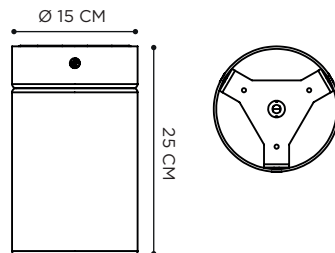

TESLA CEILING

POWDER COATED ALUMINIUM: ANTHRACITE

MOUTHBLOWN GLASS: CLEAR/SMOKE

REFERENCE	DESCRIPTION	LIGHTBULB SOCKET	WATT	K	LM	INPUT	IP	EEC
TSLCA	 CLEAR	E27 - DECORATIVE LED INCLUDED	4 W	2200	280	230V	43	A-G 
TSLCASM	 SMOKE	E27 - DECORATIVE LED INCLUDED	4 W	2200	280	230V	43	A-G 

TESLA WALL

POWDER COATED ALUMINIUM: ANTHRACITE

MOUTHBLOWN GLASS: CLEAR/SMOKE

REFERENCE	DESCRIPTION	LIGHTBULB SOCKET	WATT	K	LM	INPUT	IP	EEC
TSLWA	 CLEAR	E27 - DECORATIVE LED INCLUDED	4 W	2200	280	230V	43	A-G 
TSLWASM	 SMOKE	E27 - DECORATIVE LED INCLUDED	4 W	2200	280	230V	43	A-G 