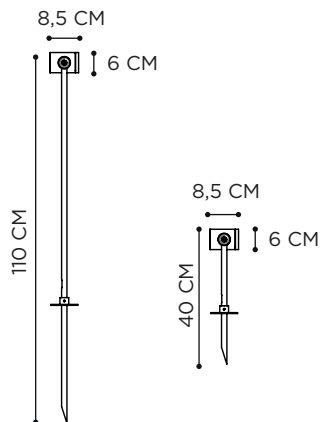

SPOTTY

WEATHERED BRASS

REFERENCE	DESCRIPTION	LIGHTBULB SOCKET	WATT	INPUT	IP	EEC
SPT230L040WB	40 CM	GU10 - LED FLAT OPTIC (NOT INCLUDED)	5 W	230V	65	A-G
SPT230L110WB	110 CM	GU10 - LED FLAT OPTIC (NOT INCLUDED)	5 W	230V	65	A-G