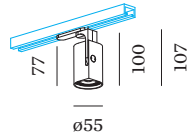

WEVER & DUCRÉ
LIGHTING

SQUBE on track 1.0 PAR16

144120B0

GENERAL

Ceiling
Track
Jet Black
IP20
Interior
9005^a

LED

Lamp PAR16
PAR16
Socket GU10
max. 12 W

PHYSICAL

Diameter 55 mm
Height 77 mm
0.32 kg
1-Phase
Tilt min 90°
Tilt max 90°
Rotation 355°

ELECTRICAL

100 - 240 V
Total connected power 8.6 W
PC1
0.3 m

^a RAL Palette colors may deviate slightly due to production conditions.

Project
Type
Notes
Quantity
Date