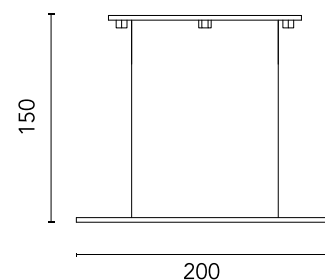

Main specifications

Environments

Outdoor wet location

Download

[Mounting instructions](#)

[ZIP](#)