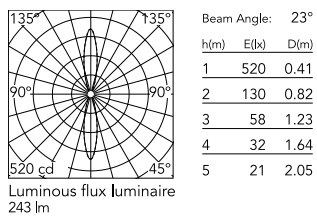

[3D](#)  ZIP

Ecodesign and Energy Labelling

This product contains a light source of energy efficiency class F

Non-replaceable light source

Schematic light drawing

Photometric

Lighting type	Indirect, Direct
Light distribution	Symmetric
CCT (K)	2700
CRI>	80
Beam angle C0-180 (°)	24
Beam angle C90-270 (°)	24
Beam angle indirect C0-180 (°)	24
Beam angle indirect C90-270 (°)	24