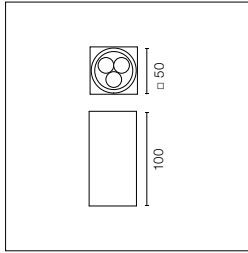

Heavy Metal HP Wall 2 Mono

Sorgente luminosa a LED inclusa. Alimentazione elettrica remota 24V dc ON/OFF da ordinare separatamente. Staffa di fissaggio a parete inclusa. Dotato di spezzone di cavo uscente in neoprene di 250 mm e kit con connettori crimp e guaina termorestringente adesiva per connessione a tenuta stagna. Vetro trasparente extrachiaro.

LED source included. Electric remote 24V dc ON/OFF power supply to be ordered separately. Wall fixing bracket included. The luminaire is equipped with a protruding, neoprene, 250 mm cable and a wiring kit with crimp connectors and adhesive heat-shrink tubing guaranteeing the water tightness of the connection. Extra clear transparent glass.

2200K disponibile su richiesta.

2200K available on request.

Optic Spot 10°

Power Led: 4,5W - 331 lm ≠ OUTPUT 246 lm - 2700K/CRI 80 - 24Vdc / 4,5W - 359 lm ≠ OUTPUT 267 lm - 3000K/CRI 80 - 24Vdc / 4,5W - 373 lm ≠ OUTPUT 277 lm - 4000K/CRI 80 - 24Vdc

2700K

- FA50702501
- FA50702506
- FA50702512
- FA50702518
- FA50702530
- FA50702533

3000K

- FA50702301
- FA50702306
- FA50702312
- FA50702318
- FA50702330
- FA50702333