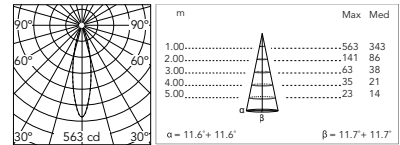

4000K

- FA50901201
- FA50901206
- FA50901212
- FA50901218
- FA50901230
- FA50901233

@ 3000K

* Numero massimo di apparecchi per alimentatore / Maximum number of luminaires per power supply.

Maximum number of luminaires per power supply. (220÷240 V). These data must be checked taking into account the specific installation conditions.

Acc. RF25754	1
Acc. RF25748	1
Acc. RF25747	2
Acc. RF25757	2

Acc. RF25752	3
Acc. F990B28A000	9
Acc. F990B27A000	17