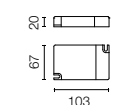

Alimentatore per installazione remota 24Vdc 17W / 110-240V (15W@110V) IP20 Classe II selv.

Power supply for remote installation 24Vdc 17W / 110-240V (15W@110V) IP20 Class II selv.

*RF25750

Dimmable 1-10V