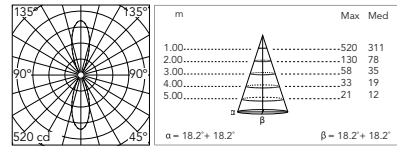

4000K

- FA50713201
- FA50713206
- FA50713212
- FA50713218
- FA50713230
- FA50713233

@ 3000K

* Numero massimo di apparecchi per alimentatore / Maximum number of luminaires per power supply.

Maximum number of luminaires per power supply. (220÷240 V). These data must be checked taking into account the specific installation conditions.

Acc. RF25747	1
Acc. RF25757	1
Acc. F990B28A000	3
Acc. F990B27A000	7