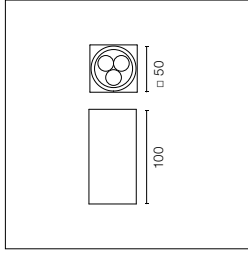

Heavy Metal HP Wall 2 Double

Sorgente luminosa a LED inclusa. Alimentazione elettrica remota 24V dc ON/OFF da ordinare separatamente. Staffa di fissaggio a parete inclusa. Dotato di spezzone di cavo uscente in neoprene di 250 mm e kit con connettori crimp e guaina termorestringente adesiva per connessione a tenuta stagna. Vetro trasparente extrachiaro.

LED source included. Electric remote 24V dc ON/OFF power supply to be ordered separately. Wall fixing bracket included. The luminaire is equipped with a protruding, neoprene, 250 mm cable and a wiring kit with crimp connectors and adhesive heat-shrink tubing guaranteeing the water tightness of the connection. Extra clear transparent glass.

2200K disponibile su richiesta.

2200K available on request.

Optic Spot 10°

Power Led: 9W - 2x331 lm ≠ OUTPUT 2x246 lm - 2700K/CRI 80 - 24Vdc / 9W - 2x359 lm ≠ OUTPUT 2x267 lm - 3000K/CRI 80 - 24Vdc / 9W - 2x373 lm ≠ OUTPUT 2x277 lm - 4000K/CRI 80 - 24Vdc

2700K

- FA50712501
- FA50712506
- FA50712512
- FA50712518
- FA50712530
- FA50712533

3000K

- FA50712301
- FA50712306
- FA50712312
- FA50712318
- FA50712330
- FA50712333