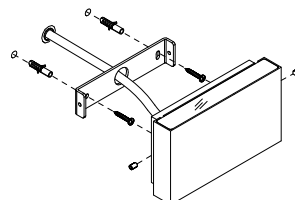

Heavy Metal Wall 3 Installation acc. F990H010000

Heavy Metal Wall 3 senza scatola per incasso.

Heavy Metal Wall 3 without box.

Heavy Metal Wall 3: Driver / Drivers

Alimentatore doppia funzione Vout 24Vdc: 8W/100÷240V Iout 350ma: 6x1W/100÷240V IP20 Classe II Selv Eq.

Power supply dual function Vout 24Vdc: 8W/100÷240V Iout 350ma: 6x1W/100÷240V IP20 Class II Selv Eq.

*RF25754

Alimentatore 24Vdc 8W / 110-240V IP65 Classe II selv.

Power supply 24Vdc 8W / 110-240V IP65 Class II selv.

*RF25748

Alimentatore per installazione remota 24Vdc 10W / 110-240V IP20 Classe II selv.

Power supply for remote installation 24Vdc 10W / 110-240V IP20 Class II selv.

*RF25747

Alimentatore 24V 10W / 110-240V IP67 Classe II selv.

Power supply 24V 10W / 110-240V IP67 Class II selv.

*RF25757

Alimentatore per installazione remota 24Vdc 17W / 110-240V (15W@110V) IP20 Classe II selv.

Power supply for remote installation 24Vdc 17W / 110-240V (15W@110V) IP20 Class II selv.

*RF25750

Dimmable 1-10V

Alimentatore 17W/110÷240V - 24Vdc (15W@110V) IP67 Classe II Selv.

Power supply 17W/110÷240V - 24Vdc (15W@110V) IP67 Class II Selv.

*F990B21A000

Alimentatore per installazione remota 24Vdc 20W / 110-240Vdc (15W@110V) IP67 Classe II selv.

Power supply for remote installation 24Vdc 20W / 110-240Vdc (15W@110V) IP67 Class II selv.

*RF26387.A

Dimmable DALI