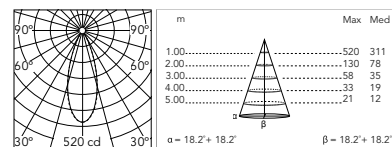

4000K

- FA50803201
- FA50803206
- FA50803212
- FA50803218
- FA50803230
- FA50803233

@ 3000K

* Numero massimo di apparecchi per alimentatore / Maximum number of luminaires per power supply.

Maximum number of luminaires per power supply. (220÷240 V). These data must be checked taking into account the specific installation conditions.

Acc. RF25754	1	Acc. RF25757	2
Acc. RF25748	1	Acc. F990B28A000	7
Acc. RF25747	2	Acc. F990B27A000	14