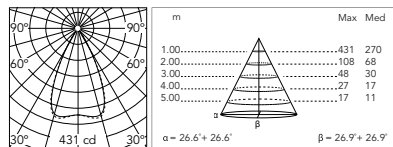

4000K

- FA50905201
- FA50905206
- FA50905212
- FA50905218
- FA50905230
- FA50905233

@ 3000K

* Numero massimo di apparecchi per alimentatore / Maximum number of luminaires per power supply.

Maximum number of luminaires per power supply. (220÷240 V). These data must be checked taking into account the specific installation conditions.

Acc. RF25747	1
Acc. RF25757	1
Acc. RF25752	2

Acc. F990B28A000	6
Acc. F990B27A000	12