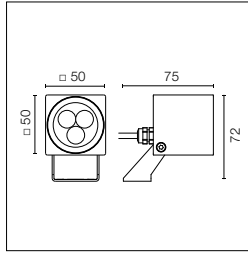

Heavy Metal HP Spot 1

Sorgente luminosa a LED inclusa. Alimentazione elettrica remota 24V dc ON/OFF da ordinare separatamente. Staffa di fissaggio a parete inclusa. Dotato di spezzone di cavo uscente in neoprene di 250 mm e kit con connettori crimp e guaina termorestringente adesiva per connessione a tenuta stagna. Vetro trasparente extrachiario.

LED source included. Electric remote 24V dc ON/OFF power supply to be ordered separately. Wall fixing bracket included. The luminaire is equipped with a protruding, neoprene, 250 mm cable and a wiring kit with crimp connectors and adhesive heat-shrink tubing guaranteeing the water tightness of the connection. Extra clear transparent glass.

2200K disponibile su richiesta.

2200K available on request.

Optic Spot 10°

Power Led: 4,5W - 331 lm ≠ OUTPUT 246 lm - 2700K/CRI 80 - 24Vdc / 4,5W - 359 lm ≠ OUTPUT 267 lm - 3000K/CRI 80 - 24Vdc / 4,5W - 373 lm ≠ OUTPUT 277 lm - 4000K/CRI 80 - 24Vdc

2700K

- FA50902501
- FA50902506
- FA50902512
- FA50902518
- FA50902530
- FA50902533

3000K

- FA50902301
- FA50902306
- FA50902312
- FA50902318
- FA50902330
- FA50902333

4000K

- FA50902201
- FA50902206
- FA50902212
- FA50902218
- FA50902230
- FA50902233