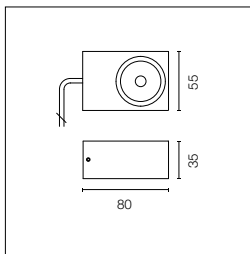

Heavy Metal Wall 1

Sorgente luminosa a LED inclusa. Alimentazione elettrica remota 24V dc ON/OFF da ordinare separatamente. Staffa di fissaggio a parete inclusa. Dotato di spezzone di cavo uscente in neoprene di 250 mm e kit con connettori crimp e guaina termorestringente adesiva per connessione a tenuta stagna. Vetro trasparente extrachiaro.

LED source included. Electric remote 24V dc ON/OFF power supply to be ordered separately. Wall fixing bracket included. The luminaire is equipped with a protruding, neoprene, 250 mm cable and a wiring kit with crimp connectors and adhesive heat-shrink tubing guaranteeing the water tightness of the connection. Extra clear transparent glass.

2200K disponibile su richiesta.

2200K available on request.

Optic Spot 10°

Power Led: 3,4W - 199 lm ≠ OUTPUT 138 lm - 2700K/CRI 80 - 24Vdc / 3,4W - 215 lm ≠ OUTPUT 149 lm - 3000K/CRI 80 - 24Vdc / 3,4W - 224 lm ≠ OUTPUT 155 lm - 4000K/CRI 80 - 24Vdc

2700K

- FA50800501
- FA50800506
- FA50800512
- FA50800518
- FA50800530
- FA50800533

3000K

- FA50800301
- FA50800306
- FA50800312
- FA50800318
- FA50800330
- FA50800333