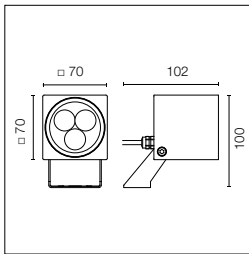

Heavy Metal Spot 2

Sorgente luminosa a LED inclusa. Alimentazione elettrica remota 24V dc ON/OFF da ordinare separatamente. Staffa di fissaggio a parete inclusa. Dotato di spezzone di cavo uscente in neoprene di 250 mm e kit con connettori crimp e guaina termorestringente adesiva per connessione a tenuta stagna. Vetro trasparente extrachiaro.

LED source included. Electric remote 24V dc ON/OFF power supply to be ordered separately. Wall fixing bracket included. The luminaire is equipped with a protruding, neoprene, 250 mm cable and a wiring kit with crimp connectors and adhesive heat-shrink tubing guaranteeing the water tightness of the connection. Extra clear transparent glass.

2200K disponibile su richiesta.

2200K available on request.

Optic Spot 10°

Power Led: 5,9W - 431 lm ≠ OUTPUT 359 lm - 2700K/CRI 80 - 24Vdc / 5,9W - 466 lm ≠ OUTPUT 389 lm - 3000K/CRI 80 - 24Vdc / 5,9W - 484 lm ≠ OUTPUT 404 lm - 4000K/CRI 80 - 24Vdc

2700K

- FA50904501
- FA50904506
- FA50904512
- FA50904518
- FA50904530
- FA50904533

3000K

- FA50904301
- FA50904306
- FA50904312
- FA50904318
- FA50904330
- FA50904333

4000K

- FA50904201
- FA50904206
- FA50904212
- FA50904218
- FA50904230
- FA50904233