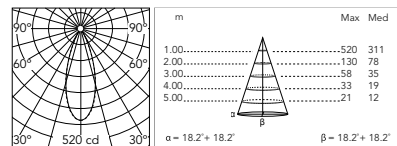

4000K

- FA50703201
- FA50703206
- FA50703212
- FA50703218
- FA50703230
- FA50703233

@ 3000K

* Numero massimo di apparecchi per alimentatore / Maximum number of luminaires per power supply.

Maximum number of luminaires per power supply. (220÷240 V). These data must be checked taking into account the specific installation conditions.

Acc. RF25754	1
Acc. RF25748	1
Acc. RF25747	2

Acc. RF25757	2
Acc. F990B28A000	7
Acc. F990B27A000	14