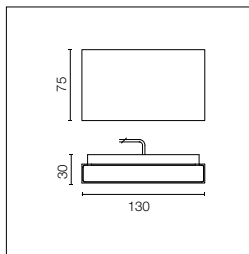

Heavy Metal Wall 3 Mono

Sorgente luminosa a LED inclusa. Alimentazione elettrica remota 24V dc ON/OFF da ordinare separatamente. Staffa di fissaggio a parete inclusa. Dotato di spezzone di cavo uscente in neoprene di 250 mm e kit con connettori crimp e guaina termorestringente adesiva per connessione a tenuta stagna. Vetro trasparente extrachiaro.

LED source included. Electric remote 24V dc ON/OFF power supply to be ordered separately. Wall fixing bracket included. The luminaire is equipped with a protruding, neoprene, 250 mm cable and a wiring kit with crimp connectors and adhesive heat-shrink tubing guaranteeing the water tightness of the connection. Extra clear transparent glass.

2200K disponibile su richiesta.

2200K available on request.

Mid-Power Led: 2,5W - 246 lm ≠ OUTPUT 162 lm - 2700K/CRI 80 - 24Vdc / 2,5W - 265 lm ≠ OUTPUT 168 lm - 3000K/CRI 80 - 24Vdc / 2,5W - 278 lm ≠ OUTPUT 174 lm - 4000K/CRI 80 - 24Vdc

2700K

- FA51200501
- FA51200506
- FA51200512
- FA51200518
- FA51200530
- FA51200533

3000K

- FA51200301
- FA51200306
- FA51200312
- FA51200318
- FA51200330
- FA51200333

4000K

- FA51200201
- FA51200206
- FA51200212
- FA51200218
- FA51200230
- FA51200233