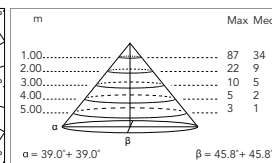

@ 3000K

* Numero massimo di apparecchi per alimentatore / Maximum number of luminaires per power supply.

Maximum number of luminaires per power supply. (220÷240 V). These data must be checked taking into account the specific installation conditions.

Acc. RF25754	1	Acc. RF26387.A	3
Acc. RF25748	1	Acc. RF25752	4
Acc. RF25747	2	Acc. F990B28A000	10
Acc. RF25757	2	Acc. F990B27A000	13
Acc. RF25750	3	Acc. F990B29A000	17
Acc. F990B21A000	3