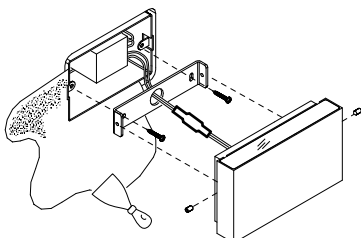

Heavy Metal Wall 3: Accessori / Accessories

Scatola di derivazione da incasso 3 moduli (modello 503)

Recessed 3-module junction box (model 503)

Heavy Metal Wall 3
F990H010000

Heavy Metal Wall 3 Installation acc. F990H010000

Heavy Metal Wall 3 con scatola per incasso.
Opzionale: alimentatore art. 106 in scatola da incasso.

Heavy Metal Wall 3 with box.
Optional: power supply code 106 in recessed box.