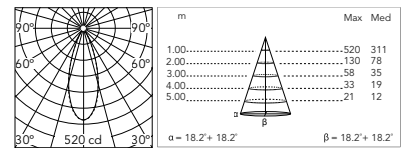

4000K

- FA50903201
- FA50903206
- FA50903212
- FA50903218
- FA50903230
- FA50903233

@ 3000K

* Numero massimo di apparecchi per alimentatore / Maximum number of luminaires per power supply.

Maximum number of luminaires per power supply. (220±240 V). These data must be checked taking into account the specific installation conditions.

Acc. RF25754	1
Acc. RF25748	1
Acc. RF25747	2

Acc. RF25757	2
Acc. F990B28A000	7
Acc. F990B27A000	14