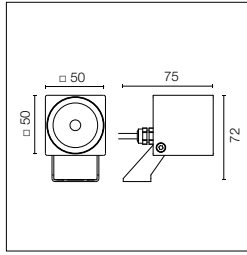

Heavy Metal Spot 1

Sorgente luminosa a LED inclusa. Alimentazione elettrica remota 24V dc ON/OFF da ordinare separatamente. Staffa di fissaggio a parete inclusa. Dotato di spezzone di cavo uscente in neoprene di 250 mm e kit con connettori crimp e guaina termorestringente adesiva per connessione a tenuta stagna. Vetro trasparente extrachiaro.

LED source included. Electric remote 24V dc ON/OFF power supply to be ordered separately. Wall fixing bracket included. The luminaire is equipped with a protruding, neoprene, 250 mm cable and a wiring kit with crimp connectors and adhesive heat-shrink tubing guaranteeing the water tightness of the connection. Extra clear transparent glass.

2200K disponibile su richiesta.

2200K available on request.

Optic Spot 10°

Power Led: 3,4W - 199 lm ≠ OUTPUT 138 lm - 2700K/CRI 80 - 24Vdc / 3,4W - 215 lm ≠ OUTPUT 149 lm - 3000K/CRI 80 - 24Vdc / 3,4W - 224 lm ≠ OUTPUT 155 lm - 4000K/CRI 80 - 24Vdc

2700K

- FA50900501
- FA50900506
- FA50900512
- FA50900518
- FA50900530
- FA50900533

3000K

- FA50900301
- FA50900306
- FA50900312
- FA50900318
- FA50900330
- FA50900333

4000K

- FA50900201
- FA50900206
- FA50900212
- FA50900218
- FA50900230
- FA50900233