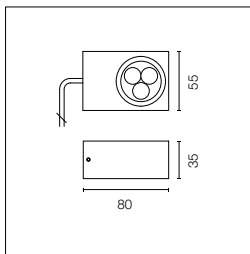

Heavy Metal HP Wall 1

Sorgente luminosa a LED inclusa. Alimentazione elettrica remota 24V dc ON/OFF da ordinare separatamente. Staffa di fissaggio a parete inclusa. Dotato di spezzone di cavo uscente in neoprene di 250 mm e kit con connettori crimp e guaina termorestringente adesiva per connessione a tenuta stagna. Vetro trasparente extrachiario.

LED source included. Electric remote 24V dc ON/OFF power supply to be ordered separately. Wall fixing bracket included. The luminaire is equipped with a protruding, neoprene, 250 mm cable and a wiring kit with crimp connectors and adhesive heat-shrink tubing guaranteeing the water tightness of the connection. Extra clear transparent glass.

2200K disponibile su richiesta.

2200K available on request.

Optic Spot 10°

Power Led: 4,5W - 331 lm ≠ OUTPUT 246 lm - 2700K/CRI 80 - 24Vdc / 4,5W - 359 lm ≠ OUTPUT 267 lm - 3000K/CRI 80 - 24Vdc / 4,5W - 373 lm ≠ OUTPUT 277 lm - 4000K/CRI 80 - 24Vdc

2700K

- FA50802501
- FA50802506
- FA50802512
- FA50802518
- FA50802530
- FA50802533

3000K

- FA50802301
- FA50802306
- FA50802312
- FA50802318
- FA50802330
- FA50802333