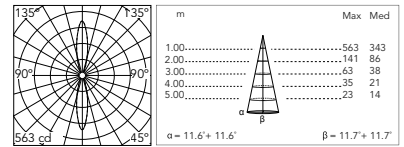

4000K

- FA50711201
- FA50711206
- FA50711212
- FA50711218
- FA50711230
- FA50711233

@ 3000K

* Numero massimo di apparecchi per alimentatore / Maximum number of luminaires per power supply.

Maximum number of luminaires per power supply. (220÷240 V). These data must be checked taking into account the specific installation conditions.

Acc. RF25747	1
Acc. RF25757	1
Acc. RF25752	2

Acc. F990B28A000	5
Acc. F990B27A000	8