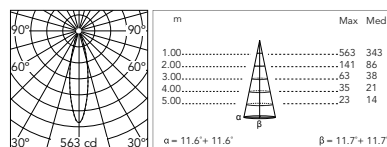

4000K

- FA50801201
- FA50801206
- FA50801212
- FA50801218
- FA50801230
- FA50801233

@ 3000K

* Numero massimo di apparecchi per alimentatore / Maximum number of luminaires per power supply.

Maximum number of luminaires per power supply. (220÷240 V). These data must be checked taking into account the specific installation conditions.

Acc. RF25754	1
Acc. RF25748	1
Acc. RF25747	2
Acc. RF25757	2

Acc. RF25752	3
Acc. F990B28A000	9
Acc. F990B27A000	17