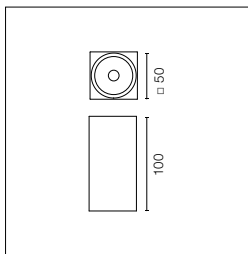

Sorgente luminosa a LED inclusa. Alimentazione elettrica remota 24V dc ON/OFF da ordinare separatamente. Staffa di fissaggio a parete inclusa. Dotato di spezzone di cavo uscente in neoprene di 250 mm e kit con connettori crimp e guaina termorestringente adesiva per connessione a tenuta stagna. Vetro trasparente extrachiario.

LED source included. Electric remote 24V dc ON/OFF power supply to be ordered separately. Wall fixing bracket included. The luminaire is equipped with a protruding, neoprene, 250 mm cable and a wiring kit with crimp connectors and adhesive heat-shrink tubing guaranteeing the water tightness of the connection. Extra clear transparent glass.

2200K disponibile su richiesta.

2200K available on request.

Optic Spot 10°

Power Led: 3,4W - 199 lm ≠ OUTPUT 138 lm - 2700K/CRI 80 - 24Vdc / 3,4W - 215 lm ≠ OUTPUT 149 lm - 3000K/CRI 80 - 24Vdc / 3,4W - 224 lm ≠ OUTPUT 155 lm - 4000K/CRI 80 - 24Vdc

2700K

- FA50700501
- FA50700506
- FA50700512
- FA50700518
- FA50700530
- FA50700533

3000K

- FA50700301
- FA50700306
- FA50700312
- FA50700318
- FA50700330
- FA50700333