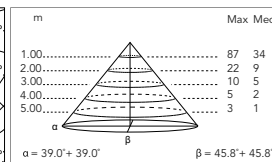

@ 3000K

* Numero massimo di apparecchi per alimentatore / Maximum number of luminaires per power supply.

Maximum number of luminaires per power supply. (220÷240 V). These data must be checked taking into account the specific installation conditions.

Acc. RF25754	3	Acc. RF26387.A	6
Acc. RF25748	3	Acc. RF25752	8
Acc. RF25747	4	Acc. F990B28A000	20
Acc. RF25757	4	Acc. F990B27A000	25
Acc. RF25750	6	Acc. F990B29A000	35
Acc. F990B21A000	6