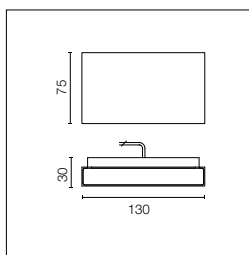

Heavy Metal Wall 3 Double

Sorgente luminosa a LED inclusa. Alimentazione elettrica remota 24V dc ON/OFF da ordinare separatamente. Staffa di fissaggio a parete inclusa. Dotato di spezzone di cavo uscente in neoprene di 250 mm e kit con connettori crimp e guaina termorestringente adesiva per connessione a tenuta stagna. Vetro trasparente extrachiaro.

LED source included. Electric remote 24V dc ON/OFF power supply to be ordered separately. Wall fixing bracket included. The luminaire is equipped with a protruding, neoprene, 250 mm cable and a wiring kit with crimp connectors and adhesive heat-shrink tubing guaranteeing the water tightness of the connection. Extra clear transparent glass.

2200K disponibile su richiesta.

2200K available on request.

Mid-Power Led: 5W - 2x246 lm ≠ OUTPUT 2x162 lm - 2700K/CRI 80 - 24Vdc / 5W - 2x265 lm ≠ OUTPUT 2x168 lm - 3000K/CRI 80 - 24Vdc / 5W - 2x278 lm ≠ OUTPUT 2x174 lm - 4000K/CRI 80 - 24Vdc

2700K

- FA51201501
- FA51201506
- FA51201512
- FA51201518
- FA51201530
- FA51201533

3000K

- FA51201301
- FA51201306
- FA51201312
- FA51201318
- FA51201330
- FA51201333

4000K

- FA51201201
- FA51201206
- FA51201212
- FA51201218
- FA51201230
- FA51201233