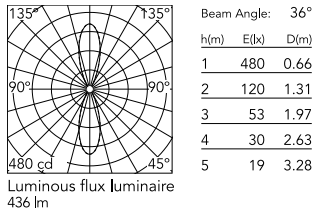

[3D](#) ZIP

Ecodesign and Energy Labelling

This product contains a light source of energy efficiency class F

Non-replaceable light source

Schematic light drawing

Photometric

Lighting type	Indirect, Direct
Light distribution	Symmetric
CCT (K)	2700
CRI>	80
Beam angle C0-180 (°)	36
Beam angle C90-270 (°)	36
Beam angle indirect C0-180 (°)	36
Beam angle indirect C90-270 (°)	36