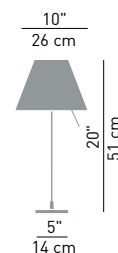

Insulation class:

Awards: Part of the permanent Architecture and Design collection of MoMA, Museum of Modern Art, New York

Reference code: Structure

D13 pi.	1D13=NP00020 alu 1D13=NP00017 black 1D13=NP00003 off white
D13 pi.pt.	1D13PNP00020 alu 1D13PNP00003 off white
D13 pi.c	1D13=NP00C020 complete version (alu body, white shade)
D13. pi LED	1D13=NPLC020 complete version (alu body, white shade)
Shade	
D13pi/1/4	1D13001NT002 white
Mezzo Tono collection	
D13pi/1/2	1D13=1P11N37 comfort green 1D13=1P11N24 edgy pink 1D13=1P11N34 mistic white 1D13=1P11N38 soft skin 1D13=1P11N39 shaded stone 1D13=1P11N89 multicolor Mezzo Tono
Radieuse collection	
D13pi/1/2	1D13=1P11N08 primary red 1D13=1P11N01 liquorice black 1D13=1P11N36 petroleum blue 1D13=1P11N06 smart yellow 1D13=1P11N05 concrete grey 1D13=1P11N88 multicolor Radieuse