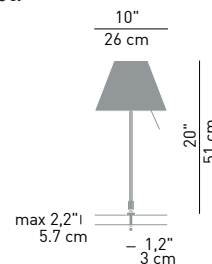

COSTANZINA

design Paolo Rizzatto, 1992

**LUCE
PLAN**

Type:	Table	
Lamps:	D13 pi.c - D13pi.- D13pi.pt.	42W HSGSA E14 12W FB E14 energy saver LED 5W 2800K 400 lm E14
	D13.pi LED	LED 5W 2800K 400 lm E14

Product use: Indoor

Materials: Aluminium stem interchangeable polycarbonate silkscreened shade

Colors: Structure in alu, black, off white
Shade in white, comfort green, edgy pink, mistic white, soft skin, shaded stone, primary red, liquorice black, petroleum blue, smart yellow, concrete greyb

Description: A discrete but solid presence, Costanzina can easily be positioned in any room, without creating problems of style. The polycarbonate lampshade rests on the aluminium structure at two points alone. When bumped into, the shade can swing but doesn't fall.

Insulation class:

Awards: Part of the permanent Architecture and Design collection of MoMA, Museum of Modern Art, New York

Reference code: Structure

D13 pi.	1D13=NP00020 alu 1D13=NP00017 black 1D13=NP00003 off white
D13 pi.pt.	1D13PNP00020 alu 1D13PNP00003 off white
D13 pi.c	1D13=NP00C020 complete version (alu body, white shade)
D13. pi LED	1D13=NPLC020 complete version (alu body, white shade)
Shade	
D13pi/1/4	1D13001NT002 white
Mezzo Tono collection	
D13pi/1/2	1D13=1P11N37 comfort green 1D13=1P11N24 edgy pink 1D13=1P11N34 mistic white 1D13=1P11N38 soft skin 1D13=1P11N39 shaded stone 1D13=1P11N89 multicolor Mezzo Tono
Radieuse collection	
D13pi/1/2	1D13=1P11N08 primary red 1D13=1P11N01 liquorice black 1D13=1P11N36 petroleum blue 1D13=1P11N06 smart yellow 1D13=1P11N05 concrete grey 1D13=1P11N88 multicolor Radieuse

D13 pi. pt.