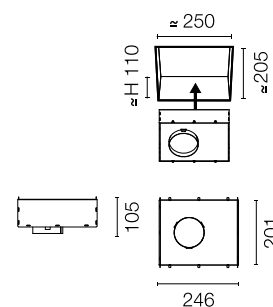

FLOS

FA196

Box for Ceiling Recessed Installation Leila 1

Designed by FLOS Outdoor

Are you a professional and your project needs consulting and support?

[BOOK AN APPOINTMENT](#)

Main specifications

Environments

Outdoor wet location

Download

[Mounting instructions](#)

[ZIP](#)