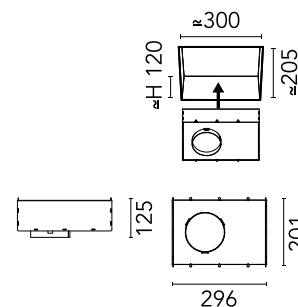

Main specifications

Environments

Outdoor wet location

Download

[Mounting instructions](#)