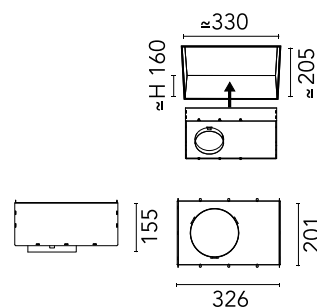

Main specifications

Environments

Outdoor wet location

Download

[Mounting instructions](#)