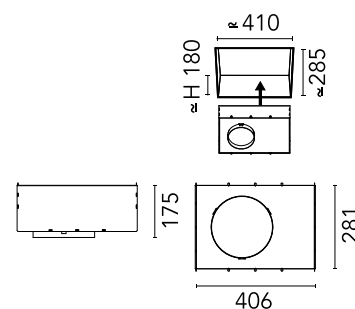

Main specifications

Environments

Outdoor wet location

Download

[Mounting instructions](#)