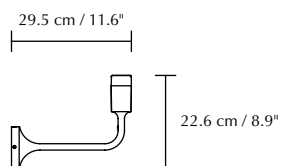

SANTÉ

Designed by Anders Klem

Imagine a pendant lamp... upside down, raising delicately from the floor. This is the special power of Santé! Designed to be an elegant accompaniment to your everyday celebrations, Santé is a glamorous stand available in brushed steel, brushed brass, black and white. Paired with either a lampshade or a light bulb, its sturdy yet subtle design will fit perfectly into any living room, bedroom, or hallway. Light travels quickly, extraordinary designs stand.

Find more info on our website umage.com

UMAGE