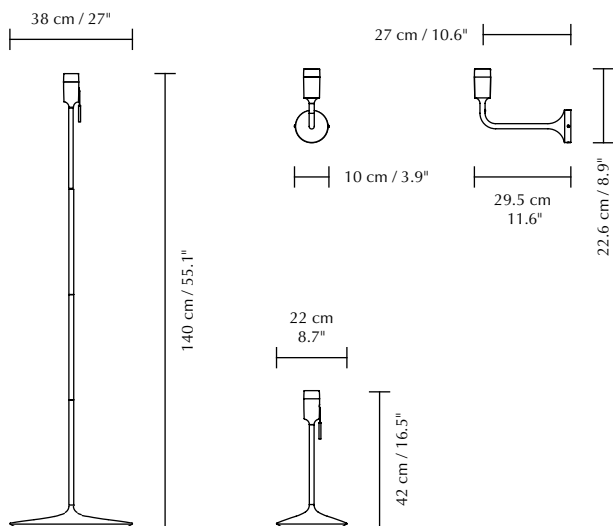

SANTÉ

Designed by Anders Klem

Colour variations

 Surface mounted lamp
Compatible with E27

DIMENSIONS

Floor (Ø × H): 38 × 140 cm / 27 × 55.1"
Table (Ø × H): 22 × 42 cm / 8.7 × 16.5"
Wall (H × W × D): 22.6 × 10 × 29.5 cm / 8.9 × 3.9 × 11.6"

MARKINGS, TESTS & CERTIFICATIONS

Floor and table: CE, UKCA (for indoor use), IP2X, cETLus
Wall: CE, UKCA (for indoor use), IP2X

MATERIAL

Aluminium, steel, MDF and ABS

WEIGHT

Santé floor: 2.9 kg / 6.4 lb
Santé table: 1 kg / 2.2 lb
Santé wall: 900 g / 2 lb

WEIGHT INCL. PACKAGING

Santé floor: 3.9 kg / 8.6 lb
Santé table and wall: 1.7 kg / 3.7 lb

LIGHT SOURCE

E27 - max 15W LED (not included)

PACKAGING DIMENSIONS (L × W × H)

Santé floor: 41.6 × 41.6 × 9.8 cm / 16.4 × 16.4 × 3.9"
Santé table: 41.6 × 26.3 × 9 cm / 16.4 × 10.4 × 3.5"
Santé wall: 28.1 × 35.5 × 12.6 cm / 11.1 × 14 × 5"