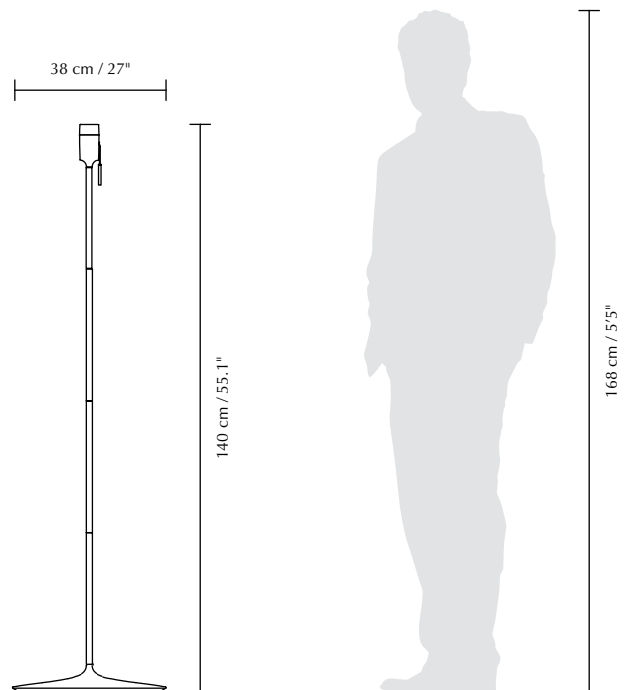

SANTÉ

Designed by Anders Klem

Imagine a pendant lamp... upside down, raising delicately from the floor. This is the special power of Santé! Designed to be an elegant accompaniment to your everyday celebrations, Santé is a glamorous stand available in brushed steel, brushed brass, black and white. Paired with either a lampshade or a light bulb, its sturdy yet subtle design will fit perfectly into any living room, bedroom, or hallway. Light travels quickly, extraordinary designs stand.

Find more info on our website umage.com

UMAGE