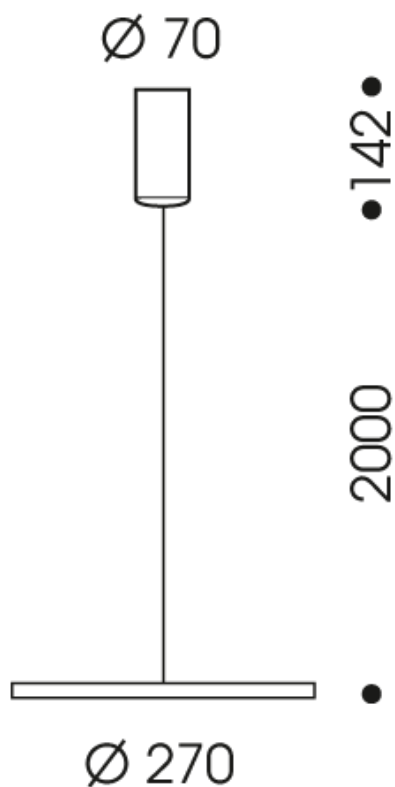

VARIANTS

COLORS

CHARACTERISTICS

FEATURES

- Discreet and timeless LED pendant luminaire
- Flat disc made of solid aluminium
- Complex prism structure generates even, diffused light
- Simple hand movements switch it on and off and operate the dimmer function
- Including memory function
- No external dimmer function
- Body and canopy in the same design
- 2 m suspension cable ex works, can be shortened
- Suspension cable up to 5 m available on request
- Weight: 2.0 kg
- Protection class 1

MATERIAL

- Metal
- PMMA

PERFORMANCE

- Supply voltage: 100-240 V
- Frequency: 50-60 Hz
- Output voltage: 24 V DC
- Light source: LED
- Light colour: 2700 K
- Luminous flux: 2200 lm
- Capacity: 33 W
- Colour rendering index: CRI >80
- Energy efficiency rating: A+

TECHNICAL IMAGE

Article-No.	Kelvins	Lumens	Luminare type	Wattage	colour	Listprice
G42-884-10-05	2700 K	2200 lm	LED	33 W	chrome	879,00 €
G42-884-10-12	2700 K	2200 lm	LED	33 W	aluminium brushed	879,00 €
G42-884-10-21	2700 K	2200 lm	LED	33 W	matt white	829,00 €