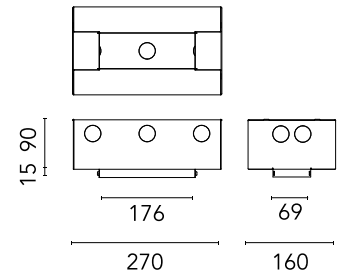

FLOS

F030Z010000 Raw

Metal installation box for concrete ceiling

Are you a professional and your project needs consulting and support?

[BOOK AN APPOINTMENT](#)

Main specifications

Mounting Ceiling recessed

Physical

Colour	Raw
Recessed depth (mm)	105
Length (mm)	270

Download

[Mounting instructions](#)

[ZIP](#)