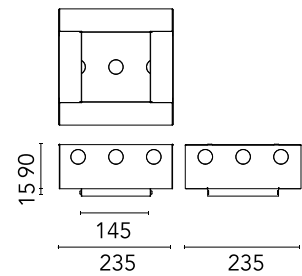

### Main specifications

Mounting Ceiling recessed

### Physical

Colour Raw

Recessed depth (mm) 105

Length (mm) 235