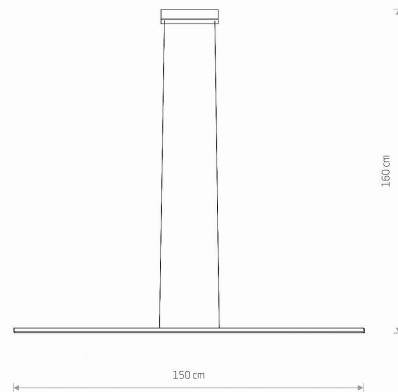

LUMINAIRE MODEL

**BAR LED M
10364**

CATALOGUE GROUP
COUNTRY OF ORIGIN

—
MADE IN POLAND

LIGHT SOURCE **LED**
 LIGHT SOURCES TYPE **Integrated**
 MAXIMUM WATTAGE **24W**
 LAMP INCLUDES SOURCE OF LIGHT **Yes**
 IP **IP20**
Interior use
 LIFETIME **30000h**

PACKAGE DIMENSIONS (L/W/H) **155.5cm/10cm/10.2cm**

NET/GROSS WEIGHT **1.07kg/1.75kg**

ASSEMBLY METHOD **Direct assembly**

LEADING/SUPPLEMENTARY COLOR **Black,White**

MATERIALS **Painted aluminum,Painted steel,Plastic
PMMA**

STYLE **Modern**

ELECTRICAL SECURITY CLASS **I**

POWER SUPPLY **~220-230V/50/60Hz**

DIMENSIONS

Item No.	POWER	COLOR TEMP	LUMEN	BEAM ANGLE	CRI	IP	LED BRAND	DRIVER BRAND	LIFETIME	WARRANTY
10364	24W	3000K	1150lm	100°	>80	IP20	—	—	30000h	—