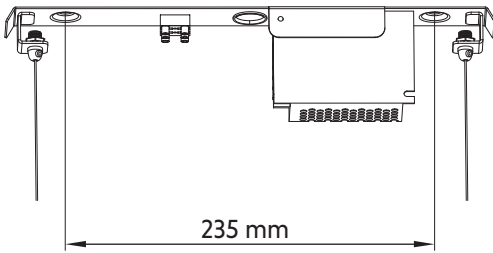

# BAR LED S | M | L

10363 | 10364 | 10365  
10850 | 10848 | 10847 | 11400

THIS PRODUCT CONTAINS A LIGHT SOURCE OF ENERGY EFFICIENCY CLASS: E

1

2

3

235 mm

4

5

6

7

8

max. 160 cm