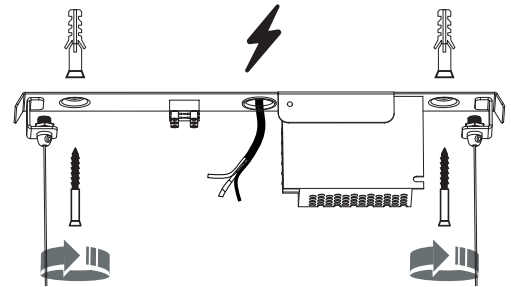

# BAR LED S | M | L

10363 | 10364 | 10365  
10850 | 10848 | 10847 | 11400

THIS PRODUCT CONTAINS A LIGHT SOURCE OF ENERGY EFFICIENCY CLASS: E

1

2

3

235 mm

4

5

6

7

8

max. 160 cm