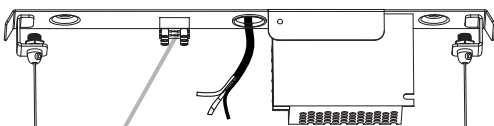

# BAR LED S | M | L

10363 | 10364 | 10365  
10850 | 10848 | 10847 | 11400

THIS PRODUCT CONTAINS A LIGHT SOURCE OF ENERGY EFFICIENCY CLASS: E

1

2

3

235 mm

4

5

6

7

8

max. 160 cm