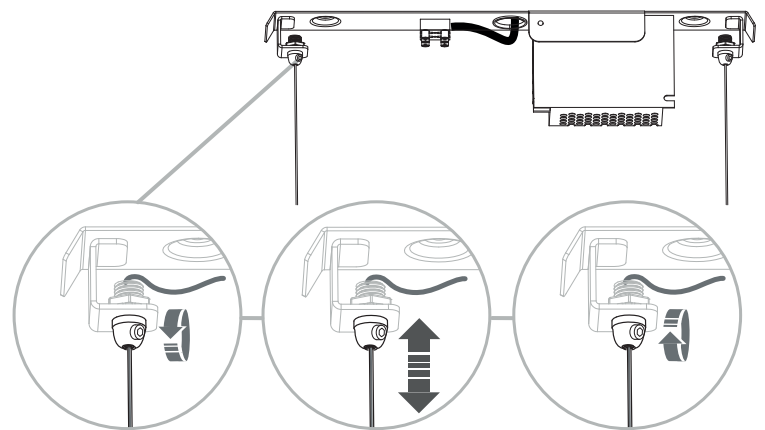

# BAR LED S | M | L

10363 | 10364 | 10365  
10850 | 10848 | 10847 | 11400

THIS PRODUCT CONTAINS A LIGHT SOURCE OF ENERGY EFFICIENCY CLASS: E

1

2

3

235 mm

4

5

6

7

8

max. 160 cm