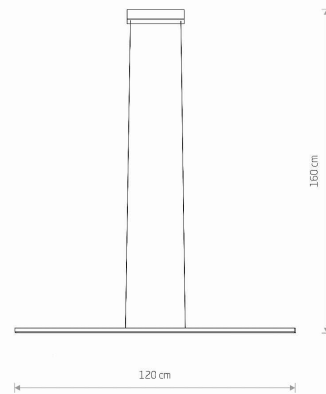

LUMINAIRE MODEL

**BAR LED S  
10363**

CATALOGUE GROUP  
COUNTRY OF ORIGIN

—  
**MADE IN POLAND**

LIGHT SOURCE **LED**  
 LIGHT SOURCES TYPE **Integrated**  
 MAXIMUM WATTAGE **21W**  
 LAMP INCLUDES SOURCE OF LIGHT **Yes**  
 IP **IP20**  
**Interior use**  
 LIFETIME **30000h**

PACKAGE DIMENSIONS **125.5cm/10.3cm/10.3cm**  
(L/W/H)

NET/GROSS WEIGHT **1kg/1.57kg**

ASSEMBLY METHOD **Direct assembly**

LEADING/SUPPLEMENTARY COLOR **Black,White**

MATERIALS **Painted aluminum,Painted steel,Plastic  
PMMA**

STYLE **Modern**

ELECTRICAL SECURITY CLASS **I**

POWER SUPPLY **~220-230V/50/60Hz**

DIMENSIONS

5 903139103633

Item No.	POWER	COLOR TEMP	LUMEN	BEAM ANGLE	CRI	IP	LED BRAND	DRIVER BRAND	LIFETIME	WARRANTY
10363	21W	3000K	1000lm	100°	>80	IP20	—	—	30000h	—