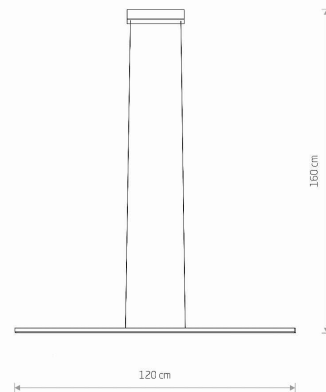

LUMINAIRE MODEL

**BAR LED S
10847**

CATALOGUE GROUP
COUNTRY OF ORIGIN

—
MADE IN POLAND

LIGHT SOURCE **LED**
 LIGHT SOURCES TYPE **Integrated**
 MAXIMUM WATTAGE **21W**
 LAMP INCLUDES SOURCE OF LIGHT **Yes**
 IP **IP20**
Interior use
 LIFETIME **30000h**

PACKAGE DIMENSIONS **125.5cm/10.3cm/10.3cm**
(L/W/H)

NET/GROSS WEIGHT **1kg/1.57kg**

ASSEMBLY METHOD **Bridge**

LEADING/SUPPLEMENTARY COLOR **Black,White**

MATERIALS **Painted aluminum,Painted steel,Plastic
PMMA**

STYLE **Modern**

ELECTRICAL SECURITY CLASS **I**

POWER SUPPLY **~220-230V/50/60Hz**

DIMENSIONS

Item No.	POWER	COLOR TEMP	LUMEN	BEAM ANGLE	CRI	IP	LED BRAND	DRIVER BRAND	LIFETIME	WARRANTY
10847	21W	4000K	1300lm	100°	>80	IP20	—	—	30000h	—