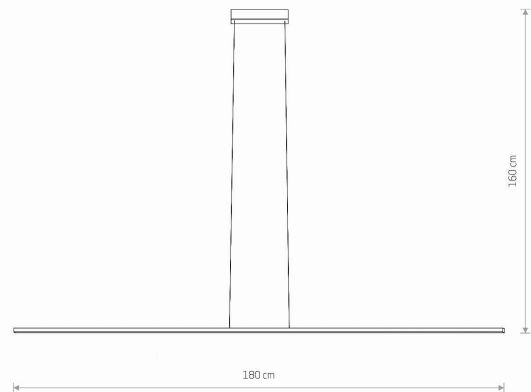

LUMINAIRE MODEL

**BAR LED L
10850**

CATALOGUE GROUP
COUNTRY OF ORIGIN

—
MADE IN POLAND

LIGHT SOURCE **LED**
 LIGHT SOURCES TYPE **Integrated**
 MAXIMUM WATTAGE **27W**
 LAMP INCLUDES SOURCE OF LIGHT **Yes**
 IP **IP20**
 LIFETIME **30000h**

PACKAGE DIMENSIONS **185.8cm/10.5cm/10.5cm**
(L/W/H)

NET/GROSS WEIGHT **1.15kg/1.915kg**

ASSEMBLY METHOD **Direct assembly**

LEADING/SUPPLEMENTARY COLOR **Black,White**

MATERIALS **Painted aluminum,Painted steel,Plastic
PMMA**

STYLE **Modern**

ELECTRICAL SECURITY CLASS **I**

POWER SUPPLY **~220-230V/50/60Hz**

DIMENSIONS

Item No.	POWER	COLOR TEMP	LUMEN	BEAM ANGLE	CRI	IP	LED BRAND	DRIVER BRAND	LIFETIME	WARRANTY
10850	27W	4000K	1700lm	100°	>80	IP20	—	—	30000h	—