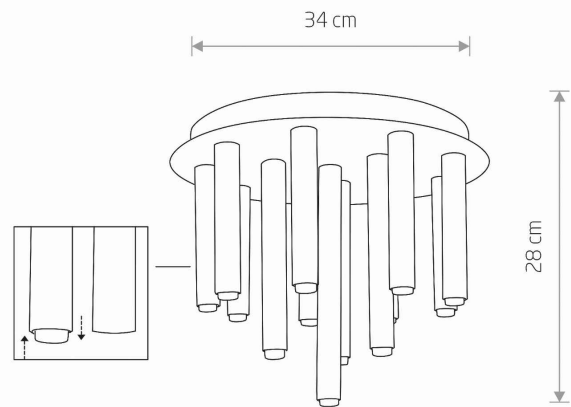

LUMINAIRE MODEL

STALACTITE
8355

CATALOGUE GROUP
COUNTRY OF ORIGIN

—
MADE IN POLAND

LIGHT SOURCE **G9**
 LIGHT SOURCES TYPE **Replaceable**
 MAXIMUM WATTAGE **13x10W only LED**
 LAMP INCLUDES SOURCE OF LIGHT **No**
 NUMBER OF LIGHT SOURCES **13**
 IP **IP20**
Interior use
 ENERGY EFFICIENCY CLASS **A++/A**

PACKAGE DIMENSIONS (L/W/H) **35cm/35cm/29cm**

NET/GROSS WEIGHT **3,305kg/—**

ASSEMBLY METHOD **Bridge**

LEADING/SUPPLEMENTARY COLOR **Black**

MATERIALS **Painted steel**

STYLE **Modern**

ELECTRICAL SECURITY CLASS **I**

POWER SUPPLY **~220-230V/50/60Hz**

DIMENSIONS

5 903139835596