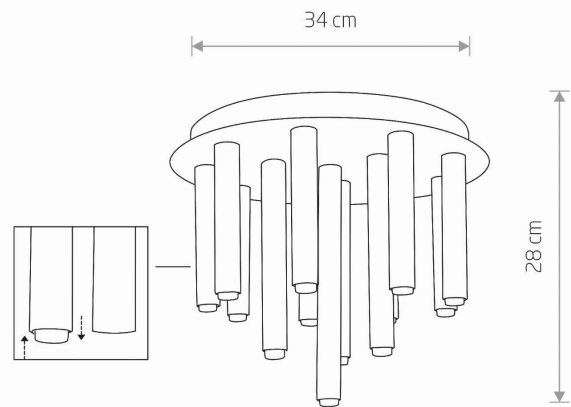

LUMINAIRE MODEL

STALACTITE
9054

CATALOGUE GROUP
COUNTRY OF ORIGIN

—
MADE IN POLAND

LIGHT SOURCE **G9**
 LIGHT SOURCES TYPE **Replaceable**
 MAXIMUM WATTAGE **13x10W only LED**
 LAMP INCLUDES SOURCE OF LIGHT **No**
 NUMBER OF LIGHT SOURCES **13**
 IP **IP20**
Interior use
 ENERGY EFFICIENCY CLASS **A++/A**

PACKAGE DIMENSIONS (L/W/H) **35cm/35cm/29cm**

NET/GROSS WEIGHT **3,615kg/4,08kg**

ASSEMBLY METHOD **Bridge**

LEADING/SUPPLEMENTARY COLOR **Brass,Black**

MATERIALS **Solid brass,Painted steel**

STYLE **Modern**

ELECTRICAL SECURITY CLASS **I**

POWER SUPPLY **~220-230V/50/60Hz**

DIMENSIONS

5 903139905497