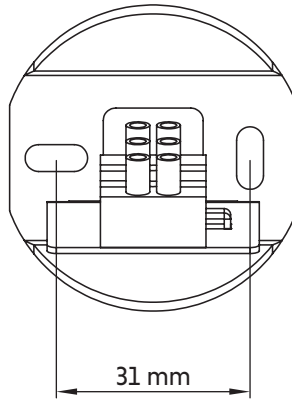

CIRCOLO LED S

10928 | 10930

CIRCOLO LED M

11402 | 10815 | 10865

THIS PRODUCT CONTAINS A LIGHT SOURCE OF ENERGY EFFICIENCY CLASS: F

1

2

3