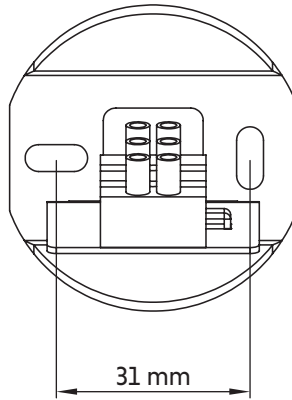

CIRCOLO LED S

10928 | 10930

CIRCOLO LED M

10815 | 10865

THIS PRODUCT CONTAINS A LIGHT SOURCE OF ENERGY EFFICIENCY CLASS: F

1

2

3