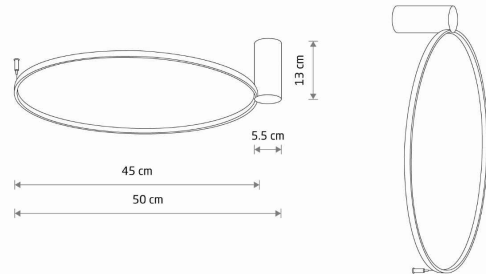

LUMINAIRE MODEL

CIRCOLO LED S
10930

CATALOGUE GROUP
COUNTRY OF ORIGIN

—
MADE IN POLAND

LIGHT SOURCE **LED**
 LIGHT SOURCES TYPE **Integrated**
 MAXIMUM WATTAGE **18W**
 LAMP INCLUDES SOURCE OF LIGHT **Yes**
 IP **IP20**
Interior use
 LIFETIME **30000h**

PACKAGE DIMENSIONS (L/W/H) **50.5cm/50.5cm/16.3cm**

NET/GROSS WEIGHT **0.5kg/1.42kg**

ASSEMBLY METHOD **Direct assembly**

LEADING/SUPPLEMENTARY COLOR **Black,White**

MATERIALS **Painted aluminum,Plastic PC**

STYLE **Modern**

ELECTRICAL SECURITY CLASS **I**

POWER SUPPLY **~220-230V/50/60Hz**

DIMENSIONS

Item No.	POWER	COLOR TEMP	LUMEN	BEAM ANGLE	CRI	IP	LED BRAND	DRIVER BRAND	LIFETIME	WARRANTY
10930	18W	4000K	600lm	70°	>90	IP20	—	—	30000h	—