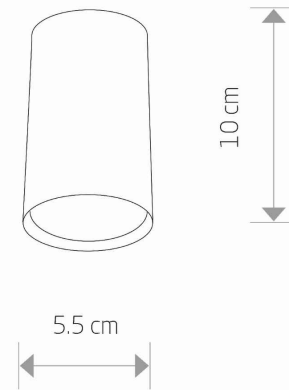

LUMINAIRE MODEL

EYE S
5255

CATALOGUE GROUP
COUNTRY OF ORIGIN

—
MADE IN POLAND

LIGHT SOURCE **GU10**
 LIGHT SOURCES TYPE **Replaceable**
 MAXIMUM WATTAGE **10W only LED**
 LAMP INCLUDES SOURCE OF LIGHT **No**
 NUMBER OF LIGHT SOURCES **1**
 IP **IP20**
Interior use

PACKAGE DIMENSIONS (L/W/H) **6cm/6cm/10cm**
 NET/GROSS WEIGHT **0.24kg/0.26kg**
 ASSEMBLY METHOD **Direct assembly**
 LEADING/SUPPLEMENTARY COLOR **White**
 MATERIALS **Painted steel**
 STYLE **Modern**
 ELECTRICAL SECURITY CLASS **I**
 POWER SUPPLY **~220-230V/50/60Hz**

DIMENSIONS

Nowodvorski
LIGHTING

CATALOGUE CARD