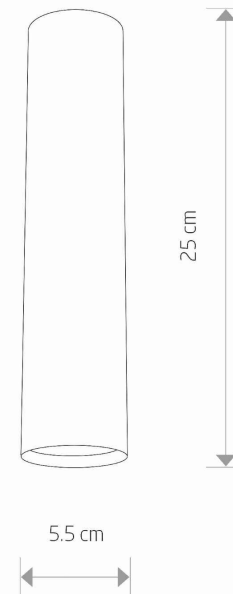

LUMINAIRE MODEL

EYE M
6837

CATALOGUE GROUP
COUNTRY OF ORIGIN

—
MADE IN POLAND

LIGHT SOURCE **GU10**
 LIGHT SOURCES TYPE **Replaceable**
 MAXIMUM WATTAGE **10W only LED**
 LAMP INCLUDES SOURCE OF LIGHT **No**
 NUMBER OF LIGHT SOURCES **1**
 IP **IP20**
Interior use

PACKAGE DIMENSIONS (L/W/H) **32,5cm/6,5cm/7cm**

NET/GROSS WEIGHT **0,58kg/0,63kg**

ASSEMBLY METHOD **Direct assembly**

LEADING/SUPPLEMENTARY COLOR **Black**

MATERIALS **Painted steel**

STYLE **Modern**

ELECTRICAL SECURITY CLASS **I**

POWER SUPPLY **~220-230V/50/60Hz**

DIMENSIONS

Nowodvorski
LIGHTING

CATALOGUE CARD