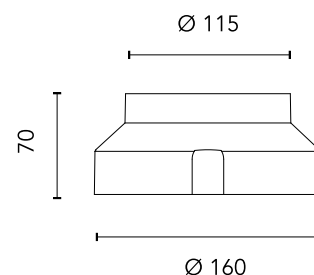

Main specifications

Environments

Outdoor wet location

Download

[Mounting instructions](#)

[ZIP](#)