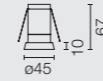

POWER LED
6W