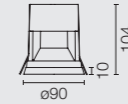

LED ARRAY
13,5W