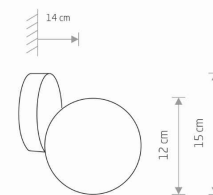

LUMINAIRE MODEL

**ICE BALL**  
**8126**

CATALOGUE GROUP  
COUNTRY OF ORIGIN

—  
**MADE IN P.R.C.**

LIGHT SOURCE **G9**  
 LIGHT SOURCES TYPE **Replaceable**  
 MAXIMUM WATTAGE **10W only LED**  
 LAMP INCLUDES SOURCE OF LIGHT **No**  
 NUMBER OF LIGHT SOURCES **1**  
 IP **IP44**  
**Interior use**

PACKAGE DIMENSIONS (L/W/H) **20cm/14cm/14cm**

NET/GROSS WEIGHT **0.41kg/0.57kg**

ASSEMBLY METHOD **Bridge**

LEADING/SUPPLEMENTARY COLOR **Antique brass, White**

MATERIALS **Brass-plated steel, Glass**

STYLE **Modern**

ELECTRICAL SECURITY CLASS **I**

POWER SUPPLY **~220-230V/50/60Hz**

DIMENSIONS

5 9 0 3 1 3 9 8 1 2 6 9 6