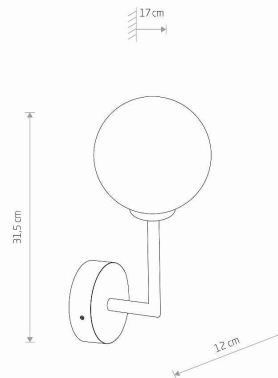

LUMINAIRE MODEL

**AGAVE**  
**10526**

CATALOGUE GROUP  
COUNTRY OF ORIGIN

—  
**MADE IN P.R.C.**

LIGHT SOURCE **G9**  
 LIGHT SOURCES TYPE **Replaceable**  
 MAXIMUM WATTAGE **10W only LED**  
 LAMP INCLUDES SOURCE OF LIGHT **No**  
 NUMBER OF LIGHT SOURCES **1**  
 IP **IP44**  
**Interior use**

PACKAGE DIMENSIONS (L/W/H) **21cm/23cm/15cm**

NET/GROSS WEIGHT **0.46kg/0.735kg**

ASSEMBLY METHOD **Bridge**

LEADING/SUPPLEMENTARY COLOR **Brass,White**

MATERIALS **Brass-plated steel,Glass**

STYLE **Modern**

ELECTRICAL SECURITY CLASS **I**

POWER SUPPLY **~220-230V/50/60Hz**

**DIMENSIONS**

5 903139105262